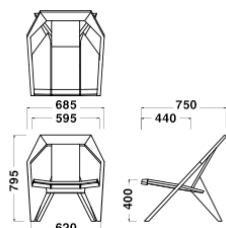

W685 × D750 × H795 /
SH400mm

Specification

Body: Wood (Ash)

Warranty

1year

MEDICI

Designer:
KONSTANTIN GRČIĆ

Medici is a synthesis of geometry and materials designed by world renowned industrial designer Konstantine Grcic. The gorgeous ash wood planks converging at angles makes it pleasing to the eye and enticing.

Dimensions

W685 × D750 × H795 /
SH400mm

Specification

Body: Wood (Ash)

Warranty

1 year