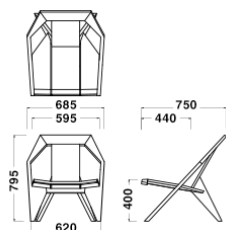

W685 × D750 × H795 /
SH400mm

Specification

Body: Wood (Ash)

Warranty

1year

MEDICI

Designer:
KONSTANTIN GRČIĆ

Medici is a synthesis of geometry and materials designed by world renowned industrial designer Konstantine Grcic. The gorgeous ash wood planks converging at angles makes it pleasing to the eye and enticing.

Dimensions

W685 × D750 × H795 /
SH400mm

Specification

Body: Wood (Ash)

Warranty

1 year