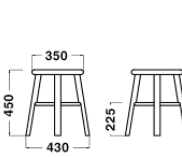

Stool

W440xH775mm
(Φ350)

Stool

W425xH675mm
(Φ350)

Stool

W430xH450mm
(Φ350)

Specification

Chair
Body: Wood(Ash)
Seat: Leather

Chair

W570xD495xH735/
SH475mm

Stool

W440xH775mm
(Φ350)

Stool

W425xH675mm
(Φ350)

Stool

W430xH450mm
(Φ350)