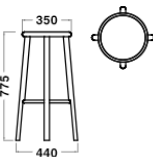

Stool

W440xH775mm
(Φ350)

Stool

W425xH675mm
(Φ350)

Stool

W430xH450mm
(Φ350)

Specification

Chair
Body: Wood(Ash)
Seat: Leather

Seat Upholstery (Leather)

Black / Blue 559 White 500 Red 534

Footring (Steel)

RAL3009 RAL9003 RAL5004

Dark Red (Ash) Turquoise (Ash) Natural (Ash)

Grey 566 Green 547

RAL7004

Dimensions

Chair

W570xD495xH735/
SH475mm

Stool

W440xH775mm
(Φ350)

Stool

W425xH675mm
(Φ350)

Stool

W430xH450mm
(Φ350)