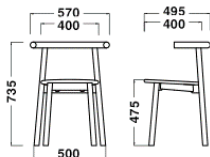

Stool

W440xH775mm
(Φ350)

Stool

W425xH675mm
(Φ350)

Stool

W430xH450mm
(Φ350)

Specification

Chair
Body: Wood(Ash)
Seat: Leather

Seat Upholstery (Leather)

Black / Blue 559 White 500 Red 534

Footring (Steel)

RAL3009 RAL9003 RAL5004

Dark Red (Ash) Turquoise (Ash) Natural (Ash)

Grey 566 Green 547

RAL7004

Dimensions

Chair

W570xD495xH735/
SH475mm

Stool

W440xH775mm
(Φ350)

Stool

W425xH675mm
(Φ350)

Stool

W430xH450mm
(Φ350)