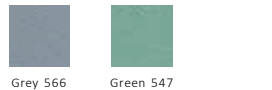

Seat Upholstery (Leather)

Black / Blue 559 White 500 Red 534

Footring (Steel)

RAL3009 RAL9003 RAL5004

Dark Red (Ash) Turquoise (Ash) Natural (Ash)

Grey 566 Green 547

RAL7004

Dimensions