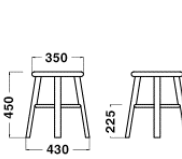

Footring (Steel)

RAL3009 RAL9003 RAL5004

Dark Red (Ash) Turquoise (Ash) Natural (Ash)

Grey 566 Green 547

RAL7004

Dimensions

Chair

W570xD495xH735/
SH475mm

Stool

W440xH775mm
(Φ350)

Stool

W425xH675mm
(Φ350)

Stool

W430xH450mm
(Φ350)

Specification

Chair
Body: Wood(Ash)
Seat: Leather

Chair

W570xD495xH735/
SH475mm

Stool

W440xH775mm
(Φ350)

Stool

W425xH675mm
(Φ350)

Stool

W430xH450mm
(Φ350)