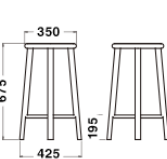

Footring (Steel)

RAL3009 RAL9003 RAL5004

Dark Red (Ash) Turquoise (Ash) Natural (Ash)

Grey 566 Green 547

RAL7004

Dimensions

Chair

W570xD495xH735/
SH475mm

Stool

W440xH775mm
(Φ350)

Stool

W425xH675mm
(Φ350)

Stool

W430xH450mm
(Φ350)

Specification

Chair
Body: Wood(Ash)
Seat: Leather

Chair

W570xD495xH735/
SH475mm

Stool

W440xH775mm
(Φ350)

Stool

W425xH675mm
(Φ350)

Stool

W430xH450mm
(Φ350)