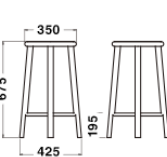

Stool

W440xH775mm
(Φ350)

Stool

W425xH675mm
(Φ350)

Stool

W430xH450mm
(Φ350)

Specification

Chair
Body: Wood(Ash)
Seat: Leather

Chair

W570xD495xH735/
SH475mm

Stool

W440xH775mm
(Φ350)

Stool

W425xH675mm
(Φ350)

Stool

W430xH450mm
(Φ350)