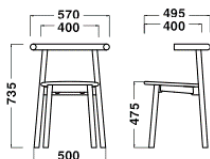

Footring (Steel)

RAL3009 RAL9003 RAL5004

Dark Red (Ash) Turquoise (Ash) Natural (Ash)

Grey 566 Green 547

RAL7004

Dimensions

Chair

W570xD495xH735/
SH475mm

Stool

W440xH775mm
(Φ350)

Stool

W425xH675mm
(Φ350)

Stool

W430xH450mm
(Φ350)

Specification

Chair
Body: Wood(Ash)
Seat: Leather

Chair

W570xD495xH735/
SH475mm

Stool

W440xH775mm
(Φ350)

Stool

W425xH675mm
(Φ350)

Stool

W430xH450mm
(Φ350)