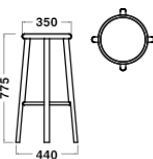

Footring (Steel)

RAL3009 RAL9003 RAL5004

Dark Red (Ash) Turquoise (Ash) Natural (Ash)

Grey 566 Green 547

RAL7004

Dimensions

Chair

W570xD495xH735/
SH475mm

Stool

W440xH775mm
(Φ350)

Stool

W425xH675mm
(Φ350)

Stool

W430xH450mm
(Φ350)

Specification

Chair
Body: Wood(Ash)
Seat: Leather

Chair

W570xD495xH735/
SH475mm

Stool

W440xH775mm
(Φ350)

Stool

W425xH675mm
(Φ350)

Stool

W430xH450mm
(Φ350)