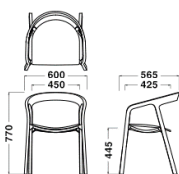

Stool (SH755)

W520xD485xH875/SH755mm

Specification

Body:
Wood(Ash)

Seat Upholstery:
Leather

Warranty

1year

MATTIAZZI ■ SHE SAID

Dimensions

Chair

W600xD565xH770/SH445mm

Stool (SH655)

W510xD450xH775/SH655mm

Stool (SH755)

W520xD485xH875/SH755mm

Specification