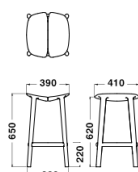

Blue (Ash)

Gray (Ash)

Pink (Ash)

Natural (Ash)

Dimension

Chair
W440xD490xH770
/SH460mm

Stool
W410xD410x
H750mm

Stool
W390xD410x
H650mm

Stool
W390xD410x
H450mm

Table
Φ650xH730mm

Table
W650xD650x
H730mm

Specification

Body:
Wood(Ash)

Warranty

1year

MATTIAZZI - OSSO

Black (Ash)

Blue (Ash)

Gray (Ash)

Pink (Ash)

Natural (Ash)

Dimension

Chair
W440xD490xH770
/SH460mm

Stool
W410xD410x
H750mm

Stool
W390xD410x
H650mm

Stool
W390xD410x
H450mm

Table
Φ650xH730mm

Table
W650xD650x
H730mm

Specification

Body:
Wood(Ash)

Warranty

1year