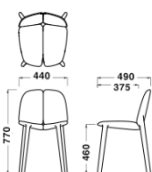

Blue (Ash)

Gray (Ash)

Pink (Ash)

Natural (Ash)

Dimension

Chair
W440xD490xH770
/SH460mm

Stool
W410xD410x
H750mm

Stool
W390xD410x
H650mm

Stool
W390xD410x
H450mm

Table
Φ650xH730mm

Table
W650xD650x
H730mm

Specification

Body:
Wood(Ash)

Warranty

1year

MATTIAZZI - OSSO

Black (Ash)

Blue (Ash)

Gray (Ash)

Pink (Ash)

Natural (Ash)

Dimension

Chair
W440xD490xH770
/SH460mm

Stool
W410xD410x
H750mm

Stool
W390xD410x
H650mm

Stool
W390xD410x
H450mm

Table
Φ650xH730mm

Table
W650xD650x
H730mm

Specification

Body:
Wood(Ash)

Warranty

1year