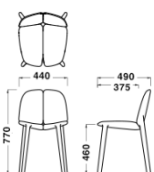

Blue (Ash)

Gray (Ash)

Pink (Ash)

Natural (Ash)

Dimension

Chair
W440xD490xH770
/SH460mm

Stool
W410xD410x
H750mm

Stool
W390xD410x
H650mm

Stool
W390xD410x
H450mm

Table
Φ650xH730mm

Table
W650xD650x
H730mm

Specification

Body:
Wood(Ash)

Warranty

1year

MATTIAZZI - OSSO

Black (Ash)

Blue (Ash)

Gray (Ash)

Pink (Ash)

Natural (Ash)

Dimension

Chair
W440xD490xH770
/SH460mm

Stool
W410xD410x
H750mm

Stool
W390xD410x
H650mm

Stool
W390xD410x
H450mm

Table
Φ650xH730mm

Table
W650xD650x
H730mm

Specification

Body:
Wood(Ash)

Warranty

1year