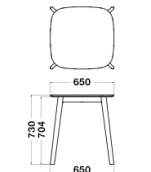

Blue (Ash)

Gray (Ash)

Pink (Ash)

Natural (Ash)

Dimension

Chair
W440xD490xH770
/SH460mm

Stool
W410xD410x
H750mm

Stool
W390xD410x
H650mm

Stool
W390xD410x
H450mm

Table
Φ650xH730mm

Table
W650xD650x
H730mm

Specification

Body:
Wood(Ash)

Warranty

1year

MATTIAZZI - OSSO

Black (Ash)

Blue (Ash)

Gray (Ash)

Pink (Ash)

Natural (Ash)

Dimension

Chair
W440xD490xH770
/SH460mm

Stool
W410xD410x
H750mm

Stool
W390xD410x
H650mm

Stool
W390xD410x
H450mm

Table
Φ650xH730mm

Table
W650xD650x
H730mm

Specification

Body:
Wood(Ash)

Warranty

1year