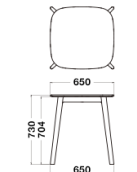

Blue (Ash)

Gray (Ash)

Pink (Ash)

Natural (Ash)

Dimension

Chair
W440xD490xH770
/SH460mm

Stool
W410xD410x
H750mm

Stool
W390xD410x
H650mm

Stool
W390xD410x
H450mm

Table
Φ650xH730mm

Table
W650xD650x
H730mm

Specification

Body:
Wood(Ash)

Warranty

1year

MATTIAZZI - OSSO

Black (Ash)

Blue (Ash)

Gray (Ash)

Pink (Ash)

Natural (Ash)

Dimension

Chair
W440xD490xH770
/SH460mm

Stool
W410xD410x
H750mm

Stool
W390xD410x
H650mm

Stool
W390xD410x
H450mm

Table
Φ650xH730mm

Table
W650xD650x
H730mm

Specification

Body:
Wood(Ash)

Warranty

1year