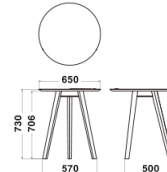

Blue (Ash)

Gray (Ash)

Pink (Ash)

Natural (Ash)

Dimension

Chair
W440xD490xH770
/SH460mm

Stool
W410xD410x
H750mm

Stool
W390xD410x
H650mm

Stool
W390xD410x
H450mm

Table
Φ650xH730mm

Table
W650xD650x
H730mm

Specification

Body:
Wood(Ash)

Warranty

1year

MATTIAZZI - OSSO

Black (Ash)

Blue (Ash)

Gray (Ash)

Pink (Ash)

Natural (Ash)

Dimension

Chair
W440xD490xH770
/SH460mm

Stool
W410xD410x
H750mm

Stool
W390xD410x
H650mm

Stool
W390xD410x
H450mm

Table
Φ650xH730mm

Table
W650xD650x
H730mm

Specification

Body:
Wood(Ash)

Warranty

1year