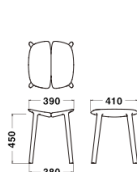

Blue (Ash)

Gray (Ash)

Pink (Ash)

Natural (Ash)

Dimension

Chair
W440xD490xH770
/SH460mm

Stool
W410xD410x
H750mm

Stool
W390xD410x
H650mm

Stool
W390xD410x
H450mm

Table
Φ650xH730mm

Table
W650xD650x
H730mm

Specification

Body:
Wood(Ash)

Warranty

1year

MATTIAZZI - OSSO

Black (Ash)

Blue (Ash)

Gray (Ash)

Pink (Ash)

Natural (Ash)

Dimension

Chair
W440xD490xH770
/SH460mm

Stool
W410xD410x
H750mm

Stool
W390xD410x
H650mm

Stool
W390xD410x
H450mm

Table
Φ650xH730mm

Table
W650xD650x
H730mm

Specification

Body:
Wood(Ash)

Warranty

1year