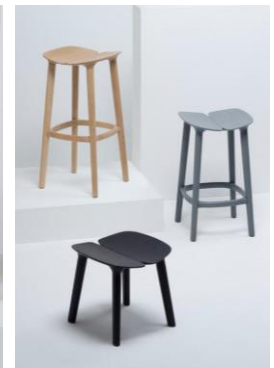

Table: ¥108,000 Chair ¥125,000

Chair ¥125,000

Stool SH650: ¥107,000
SH450: ¥83,000

※Prices are subject to change without prior notice. All prices exclude VAT.

Color & Material

Body (Wood)

Green (Ash)

White (Ash)