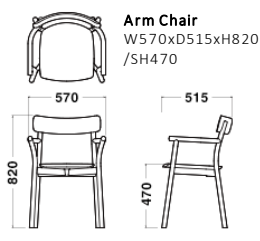

Dimensions

Specification

Body : Wood
Seat : Fabric

Warranty

1 year