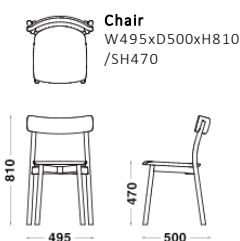

Dimensions

Specification

Body : Wood
Seat : Fabric

Warranty

1 year