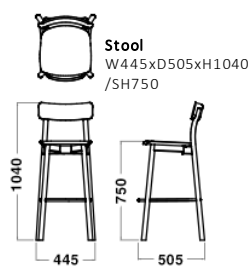

Dimensions

Specification

Body : Wood
Seat : Fabric

Warranty

1 year