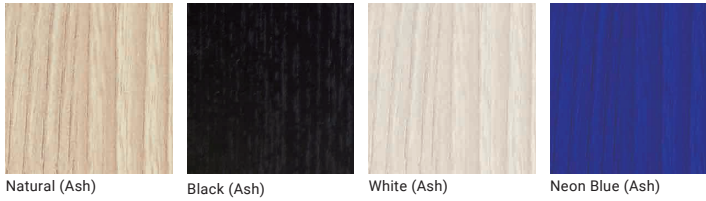

MATTIAZZI • SHE SAID

Chair

Body (Wood)

Natural (Ash)

Black (Ash)

White (Ash)

Neon Blue (Ash)

Seat Upholstery (Leather)

EBONY

AZUR

SEASHELL

LITCHI

HEART

ANTHRAZIT

CHROM

MOON

SNOW

ORION

Stool

Body (Wood)

Natural (Ash)

Black (Ash)

White (Ash)

Neon Blue (Ash)