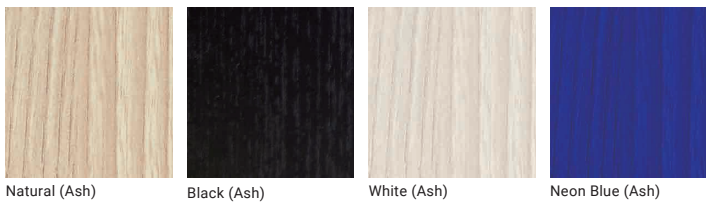

MATTIAZZI • SHE SAID

Chair

Body (Wood)

Natural (Ash)

Black (Ash)

White (Ash)

Neon Blue (Ash)

Seat Upholstery (Leather)

EBONY

AZUR

SEASHELL

LITCHI

HEART

ANTHRAZIT

CHROM

MOON

SNOW

ORION

Stool

Body (Wood)

Natural (Ash)

Black (Ash)

White (Ash)

Neon Blue (Ash)