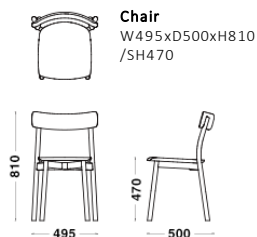

## Dimensions

Chair  
W495xD500xH810  
/SH470

Arm Chair  
W570xD515xH820  
/SH470

Stool  
W435xD480xH940  
/SH650

## Dimensions

**Chair**  
W495xD500xH810  
/SH470

**Arm Chair**  
W570xD515xH820  
/SH470

**Stool**  
W435xD480xH940  
/SH650