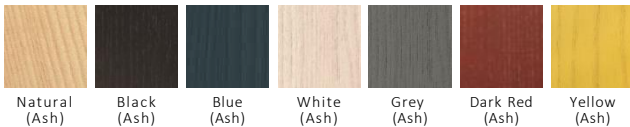

### Chair

Body

Natural (Ash)   Black (Ash)   Blue (Ash)   White (Ash)   Grey (Ash)   Dark Red (Ash)   Yellow (Ash)

CHIARO COMES WITH AND WITHOUT ARMRESTS AND BOTH VERSIONS STACK FOR MORE EFFICIENT SHIPPING AND STORAGE. THE CHAIRS ARE AVAILABLE NATURALLY FINISHED IN OAK AND IN ASH, AS WELL AS IN WHITE, GREY, RED, BLUE, YELLOW, AND BLACK STAINED ASH.

## Color & Material