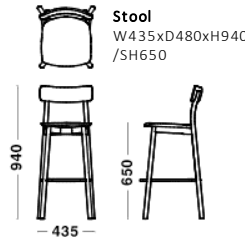

## Dimensions

**Chair**  
W495xD500xH810  
/SH470

**Arm Chair**  
W570xD515xH820  
/SH470

**Stool**  
W435xD480xH940  
/SH650