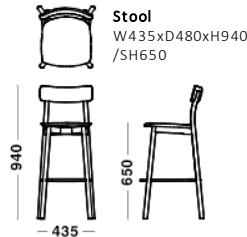

## Dimensions

Chair  
W495xD500xH810  
/SH470

Arm Chair  
W570xD515xH820  
/SH470

Stool  
W435xD480xH940  
/SH650

## Dimensions

**Chair**  
W495xD500xH810  
/SH470

**Arm Chair**  
W570xD515xH820  
/SH470

**Stool**  
W435xD480xH940  
/SH650