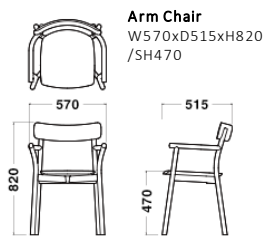

## Dimensions

**Chair**  
W495xD500xH810  
/SH470

**Arm Chair**  
W570xD515xH820  
/SH470

**Stool**  
W435xD480xH940  
/SH650