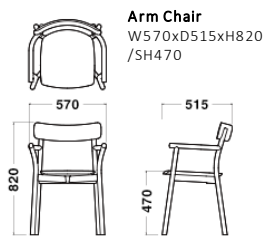

## Dimensions

Chair  
W495xD500xH810  
/SH470

Arm Chair  
W570xD515xH820  
/SH470

Stool  
W435xD480xH940  
/SH650

## Dimensions

**Chair**  
W495xD500xH810  
/SH470

**Arm Chair**  
W570xD515xH820  
/SH470

**Stool**  
W435xD480xH940  
/SH650