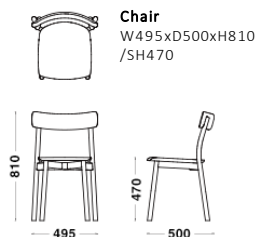

## Dimensions

**Chair**  
W495xD500xH810  
/SH470

**Arm Chair**  
W570xD515xH820  
/SH470

**Stool**  
W435xD480xH940  
/SH650