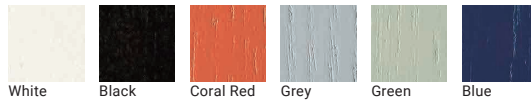

Magis • PIÑA

Chair

- Oval Cushion
- Square Cushion

Low Chair

Foot Stool

Painted Type

Frame
(Steel)

Leg
(Wood)

Natural Type

Frame (Steel)

White

Black

Coral Red

Grey

Green

Blue