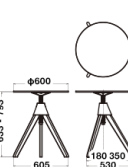

W420xD470x
H710-900/SH420-610/
5.56kg

Stool/Tom (SH700-860)

W515xD465xH700-860
5.1kg

Stool/Jerry (SH500-660)

W480xD435xH500-660
4.0kg

Table/Topsy

W605 × H645-805
(Ø600)/8.2kg

Table/Cuckoo

Ø1,200 × H740
26.7kg

Specification

Seat/Leg : Wood
Back/Screw/Joint :
Polypropylene
TOP : HPL

Warranty

1 year

MAGIS Magis[®] THE WILD BUNCH

Designer: KONSTANTIN GRČIĆ

The swiveling seat that conveniently adjusts the height is its key design feature. This versatile collection is perfect for the home or the office, and the smooth rounded seat is appealing wherever it is placed.

Dimensions & Weight

Chair/Tuffy

W420xD470x
H710-900/SH420-610/
5.56kg

Stool/Tom (SH700-860)

W515xD465xH700-860
5.1kg

Stool/Jerry (SH500-660)

W480xD435xH500-660
4.0kg

Table/Topsy

W605 × H645-805
(Ø600)/8.2kg

Table/Cuckoo

Ø1,200 × H740
26.7kg

Specification

Seat/Leg : Wood

Back/Screw/Joint :
Polypropylene

TOP : HPL

Warranty