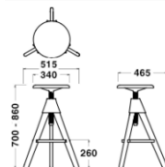

W420xD470x
H710-900/SH420-610/
5.56kg

Stool/Tom (SH700-860)

W515xD465xH700-860
5.1kg

Stool/Jerry (SH500-660)

W480xD435xH500-660
4.0kg

Table/Topsy

W605 × H645-805
(Ø600)/8.2kg

Table/Cuckoo

Ø1,200 × H740
26.7kg

Specification

Seat/Leg : Wood
Back/Screw/Joint :
Polypropylene
TOP : HPL

Warranty

1 year

MAGIS Magis[®] THE WILD BUNCH

Designer: KONSTANTIN GRČIĆ

The swiveling seat that conveniently adjusts the height is its key design feature. This versatile collection is perfect for the home or the office, and the smooth rounded seat is appealing wherever it is placed.

Dimensions & Weight

Chair/Tuffy

W420xD470x
H710-900/SH420-610/
5.56kg

Stool/Tom (SH700-860)

W515xD465xH700-860
5.1kg

Stool/Jerry (SH500-660)

W480xD435xH500-660
4.0kg

Table/Topsy

W605 × H645-805
(Ø600)/8.2kg

Table/Cuckoo

Ø1,200 × H740
26.7kg

Specification

Seat/Leg : Wood

Back/Screw/Joint :
Polypropylene

TOP : HPL

Warranty