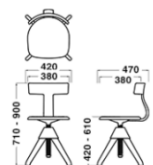

Dimensions & Weight

Chair/Tuffy

W420xD470x
H710-900/SH420-610/
5.56kg

Stool/Tom (SH700-860)

W515xD465xH700-860
5.1kg

Stool/Jerry (SH500-660)

W480xD435xH500-660
4.0kg

Table/Topsy

W605 × H645-805
(Ø600)/8.2kg

Table/Cuckoo

Ø1,200 × H740
26.7kg

Specification

Seat/Leg : Wood

Back/Screw/Joint :
Polypropylene

TOP : HPL

Warranty