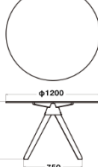

Natural Beech

Table (Topsy) (Cuckoo)

Top • Joint • Screw

Black White

Legs

Beech with painted Black Natural Beech

Dimensions & Weight

Chair/Tuffy

W420xD470x
H710-900/SH420-610/
5.56kg

Stool/Tom (SH700-860)

W515xD465xH700-860
5.1kg

Stool/Jerry (SH500-660)

W480xD435xH500-660
4.0kg

Table/Topsy

W605 × H645-805
(Ø600)/8.2kg

Table/Cuckoo

Ø1,200 × H740
26.7kg

Specification

Seat/Leg : Wood
Back/Screw/Joint :
Polypropylene
TOP : HPL

Warranty

1 year

MAGIS Magis[®] THE WILD BUNCH

Designer: KONSTANTIN GRČIĆ

The swiveling seat that conveniently adjusts the height is its key design feature. This versatile collection is perfect for the home or the office, and the smooth rounded seat is appealing wherever it is placed.

W605 × H645-805
(Ø600)/8.2kg

Table/Cuckoo

Ø1,200 × H740
26.7kg

Specification

Seat/Leg : Wood

Back/Screw/Joint :
Polypropylene

TOP : HPL

Warranty