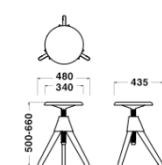

Dimensions & Weight

Chair/Tuffy

W420xD470x
H710-900/SH420-610/
5.56kg

Stool/Tom (SH700-860)

W515xD465xH700-860
5.1kg

Stool/Jerry (SH500-660)

W480xD435xH500-660
4.0kg

Table/Topsy

W605 × H645-805
(Ø600)/8.2kg

Table/Cuckoo

Ø1,200 × H740
26.7kg

Specification

Seat/Leg : Wood

Back/Screw/Joint :
Polypropylene

TOP : HPL

Warranty