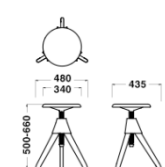

W420xD470x
H710-900/SH420-610/
5.56kg

Stool/Tom (SH700-860)

W515xD465xH700-860
5.1kg

Stool/Jerry (SH500-660)

W480xD435xH500-660
4.0kg

Table/Topsy

W605 × H645-805
(Ø600)/8.2kg

Table/Cuckoo

Ø1,200 × H740
26.7kg

Specification

Seat/Leg : Wood
Back/Screw/Joint :
Polypropylene
TOP : HPL

Warranty

1 year

MAGIS Magis[®] THE WILD BUNCH

Designer: KONSTANTIN GRČIĆ

The swiveling seat that conveniently adjusts the height is its key design feature. This versatile collection is perfect for the home or the office, and the smooth rounded seat is appealing wherever it is placed.

Dimensions & Weight

Chair/Tuffy

W420xD470x
H710-900/SH420-610/
5.56kg

Stool/Tom (SH700-860)

W515xD465xH700-860
5.1kg

Stool/Jerry (SH500-660)

W480xD435xH500-660
4.0kg

Table/Topsy

W605 × H645-805
(Ø600)/8.2kg

Table/Cuckoo

Ø1,200 × H740
26.7kg

Specification

Seat/Leg : Wood

Back/Screw/Joint :
Polypropylene

TOP : HPL

Warranty