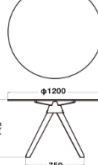

Dimensions & Weight

Chair/Tuffy

W420xD470x
H710-900/SH420-610/
5.56kg

Stool/Tom (SH700-860)

W515xD465xH700-860
5.1kg

Stool/Jerry (SH500-660)

W480xD435xH500-660
4.0kg

Table/Topsy

W605 × H645-805
(Ø600)/8.2kg

Table/Cuckoo

Ø1,200 × H740
26.7kg

Specification

Seat/Leg : Wood

Back/Screw/Joint :
Polypropylene

TOP : HPL

Warranty