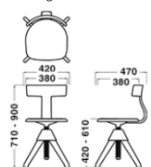

Natural Beech

Table (Topsy) (Cuckoo)

Top • Joint • Screw

Black White

Legs

Beech with painted Black Natural Beech

Dimensions & Weight

Chair/Tuffy

W420xD470x
H710-900/SH420-610/
5.56kg

Stool/Tom (SH700-860)

W515xD465xH700-860
5.1kg

Stool/Jerry (SH500-660)

W480xD435xH500-660
4.0kg

Table/Topsy

W605 × H645-805
(Ø600)/8.2kg

Table/Cuckoo

Ø1,200 × H740
26.7kg

Specification

Seat/Leg : Wood
Back/Screw/Joint :
Polypropylene
TOP : HPL

Warranty

1 year

MAGIS Magis[®] THE WILD BUNCH

Designer: KONSTANTIN GRČIĆ

The swiveling seat that conveniently adjusts the height is its key design feature. This versatile collection is perfect for the home or the office, and the smooth rounded seat is appealing wherever it is placed.

W605 × H645-805
(Ø600)/8.2kg

Table/Cuckoo

Ø1,200 × H740
26.7kg

Specification

Seat/Leg : Wood

Back/Screw/Joint :
Polypropylene

TOP : HPL

Warranty