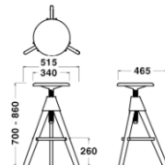

Dimensions & Weight

Chair/Tuffy

W420xD470x
H710-900/SH420-610/
5.56kg

Stool/Tom (SH700-860)

W515xD465xH700-860
5.1kg

Stool/Jerry (SH500-660)

W480xD435xH500-660
4.0kg

Table/Topsy

W605 × H645-805
(Ø600)/8.2kg

Table/Cuckoo

Ø1,200 × H740
26.7kg

Specification

Seat/Leg : Wood

Back/Screw/Joint :
Polypropylene

TOP : HPL

Warranty