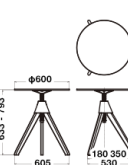

Dimensions & Weight

Chair/Tuffy

W420xD470x
H710-900/SH420-610/
5.56kg

Stool/Tom (SH700-860)

W515xD465xH700-860
5.1kg

Stool/Jerry (SH500-660)

W480xD435xH500-660
4.0kg

Table/Topsy

W605 × H645-805
(Ø600)/8.2kg

Table/Cuckoo

Ø1,200 × H740
26.7kg

Specification

Seat/Leg : Wood

Back/Screw/Joint :
Polypropylene

TOP : HPL

Warranty