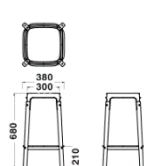

Natural(Beech)

White(Beech)

Black(Beech)

Walnut

Dimensions & Weight

Chair
W550xD460xH760/SH450
6.5kg

Stool
W380xD380xH680
5.0kg

Stool
W390xD390xH780
5.2kg

Coat Stand
W570xD400xH1600
5.55kg

Specification

Frame : Steel
Seat/Legs: Wood
(Beech or Walnut)

Warranty

1 year

MAGIS Magis[®] STEELWOOD

Designer: RONAN & ERWAN BOUROULLEC

The Steelwood armchair gained global recognition from its launch at Milano Salone 2007. Since then, the Steelwood collection has grown with the addition of a stool, table and a coat stand. Combining two traditional materials, steel and wood beautifully crafted together makes it the best seller.