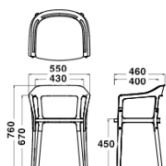

Natural(Beech)

White(Beech)

Black(Beech)

Walnut

Dimensions & Weight

Chair
W550xD460xH760/SH450
6.5kg

Stool
W380xD380xH680
5.0kg

Stool
W390xD390xH780
5.2kg

Coat Stand
W570xD400xH1600
5.55kg

Specification

Frame : Steel
Seat/Legs: Wood
(Beech or Walnut)

Warranty

1 year

MAGIS Magis[®] STEELWOOD

Designer: RONAN & ERWAN BOUROULLEC

The Steelwood armchair gained global recognition from its launch at Milano Salone 2007. Since then, the Steelwood collection has grown with the addition of a stool, table and a coat stand. Combining two traditional materials, steel and wood beautifully crafted together makes it the best seller.

Chair
W550xD460xH760/SH450
6.5kg

Stool
W380xD380xH680
5.0kg

Stool
W390xD390xH780
5.2kg

Coat Stand
W570xD400xH1600
5.55kg

Specification

Frame : Steel
Seat/Legs: Wood
(Beech or Walnut)

Warranty

1 year