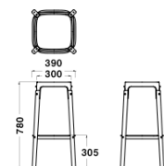

Natural(Beech)

White(Beech)

Black(Beech)

Walnut

Dimensions & Weight

Chair
W550xD460xH760/SH450
6.5kg

Stool
W380xD380xH680
5.0kg

Stool
W390xD390xH780
5.2kg

Coat Stand
W570xD400xH1600
5.55kg

Specification

Frame : Steel
Seat/Legs: Wood
(Beech or Walnut)

Warranty

1 year

MAGIS Magis[®] STEELWOOD

Designer: RONAN & ERWAN BOUROULLEC

The Steelwood armchair gained global recognition from its launch at Milano Salone 2007. Since then, the Steelwood collection has grown with the addition of a stool, table and a coat stand. Combining two traditional materials, steel and wood beautifully crafted together makes it the best seller.