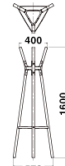

Natural(Beech)

White(Beech)

Black(Beech)

Walnut

Dimensions & Weight

Chair
W550xD460xH760/SH450
6.5kg

Stool
W380xD380xH680
5.0kg

Stool
W390xD390xH780
5.2kg

Coat Stand
W570xD400xH1600
5.55kg

Specification

Frame : Steel
Seat/Legs: Wood
(Beech or Walnut)

Warranty

1 year

MAGIS Magis[®] STEELWOOD

Designer: RONAN & ERWAN BOUROULLEC

The Steelwood armchair gained global recognition from its launch at Milano Salone 2007. Since then, the Steelwood collection has grown with the addition of a stool, table and a coat stand. Combining two traditional materials, steel and wood beautifully crafted together makes it the best seller.