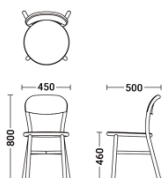

## Dimensions & Weight

**Chair**  
W450xD500xH80/SH460  
4.2kg

**Armchair**  
W560xD500xH800/SH460  
4.8kg

**Stool**  
W460xD495xH940/SH770  
4.2kg

**Stool**  
W450xD480xH840/SH670  
4.0kg

Chair: ¥62,000  
※ Armchair: ¥83,000

Stool (SH770) ¥70,000  
Stool (SH670) ¥69,000

※Prices are subject to change without prior notice. All prices exclude VAT.

## Color & Material

Frame (Aluminum)

White

Black

Backrest•Seat (Plywood)

Light-  
Coloured Beech

Dark-  
Coloured Beech