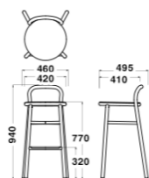

## Dimensions & Weight

**Chair**  
W450xD500xH80/SH460  
4.2kg

**Armchair**  
W560xD500xH800/SH460  
4.8kg

**Stool**  
W460xD495xH940/SH770  
4.2kg

**Stool**  
W450xD480xH840/SH670  
4.0kg