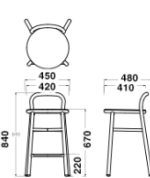

## Dimensions & Weight

**Chair**  
W450xD500xH80/SH460  
4.2kg

**Armchair**  
W560xD500xH800/SH460  
4.8kg

**Stool**  
W460xD495xH940/SH770  
4.2kg

**Stool**  
W450xD480xH840/SH670  
4.0kg

## Specification

Frame: Aluminum  
Backrest/Seat: Plywood