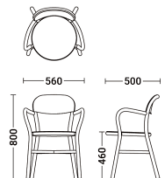

## Dimensions & Weight

**Chair**  
W450xD500xH80/SH460  
4.2kg

**Armchair**  
W560xD500xH800/SH460  
4.8kg

**Stool**  
W460xD495xH940/SH770  
4.2kg

**Stool**  
W450xD480xH840/SH670  
4.0kg

Chair: ¥62,000  
※ Armchair: ¥83,000

Stool (SH770) ¥70,000  
Stool (SH670) ¥69,000

※Prices are subject to change without prior notice. All prices exclude VAT.

## Color & Material

Frame (Aluminum)

White

Black

Backrest•Seat (Plywood)

Light-  
Coloured Beech

Dark-  
Coloured Beech