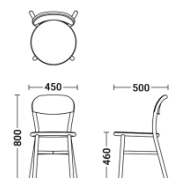

## Dimensions & Weight

**Chair**  
W450xD500xH80/SH460  
4.2kg

**Armchair**  
W560xD500xH800/SH460  
4.8kg

**Stool**  
W460xD495xH940/SH770  
4.2kg

**Stool**  
W450xD480xH840/SH670  
4.0kg

## Color & Material

Frame (Aluminum)

White

Black

Backrest•Seat (Plywood)

Light-  
Coloured Beech

Dark-  
Coloured Beech