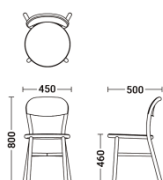

## Color & Material

Frame (Aluminum)

White

Black

Backrest・Seat (Plywood)

Light-  
Coloured Beech

Dark-  
Coloured Beech

## Dimensions & Weight

**Chair**  
W450xD500xH80/SH460  
4.2kg

**Armchair**  
W560xD500xH800/SH460  
4.8kg

**Stool**  
W460xD495xH940/SH770  
4.2kg

**Stool**  
W450xD480xH840/SH670  
4.0kg