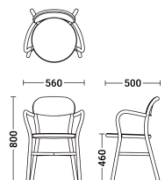

## Color & Material

Frame (Aluminum)

White

Black

Backrest・Seat (Plywood)

Light-  
Coloured Beech

Dark-  
Coloured Beech

## Dimensions & Weight

**Chair**  
W450xD500xH80/SH460  
4.2kg

**Armchair**  
W560xD500xH800/SH460  
4.8kg

**Stool**  
W460xD495xH940/SH770  
4.2kg

**Stool**  
W450xD480xH840/SH670  
4.0kg