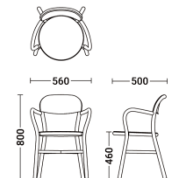

## Dimensions & Weight

**Chair**  
W450xD500xH80/SH460  
4.2kg

**Armchair**  
W560xD500xH800/SH460  
4.8kg

**Stool**  
W460xD495xH940/SH770  
4.2kg

**Stool**  
W450xD480xH840/SH670  
4.0kg

Chair: ¥86,000  
\* Armchair: ¥109,000

Stool (SH770) ¥97,000  
Stool (SH670) ¥96,000

※Prices are subject to change without prior notice. All prices exclude VAT.

## Color & Material

Frame (Aluminum)

White

Black

Backrest•Seat (Plywood)

Light-  
Coloured Beech

Dark-  
Coloured Beech