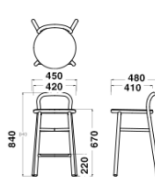

## Dimensions & Weight

**Chair**  
W450xD500xH80/SH460  
4.2kg

**Armchair**  
W560xD500xH800/SH460  
4.8kg

**Stool**  
W460xD495xH940/SH770  
4.2kg

**Stool**  
W450xD480xH840/SH670  
4.0kg