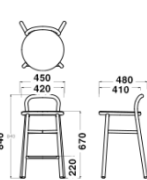

## Dimensions & Weight

**Chair**  
W450xD500xH80/SH460  
4.2kg

**Armchair**  
W560xD500xH800/SH460  
4.8kg

**Stool**  
W460xD495xH940/SH770  
4.2kg

**Stool**  
W450xD480xH840/SH670  
4.0kg