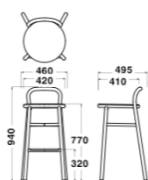

## Dimensions & Weight

**Chair**  
W450xD500xH80/SH460  
4.2kg

**Armchair**  
W560xD500xH800/SH460  
4.8kg

**Stool**  
W460xD495xH940/SH770  
4.2kg

**Stool**  
W450xD480xH840/SH670  
4.0kg