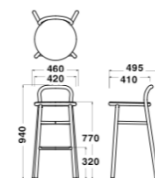

## Dimensions & Weight

**Chair**  
W450xD500xH80/SH460  
4.2kg

**Armchair**  
W560xD500xH800/SH460  
4.8kg

**Stool**  
W460xD495xH940/SH770  
4.2kg

**Stool**  
W450xD480xH840/SH670  
4.0kg