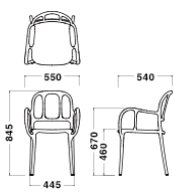

Color & Material

※海外張地を使用しているため色合いや風合いが製品ごとに異なったり、色移りや一般的な張り地とは異なる経年変化をずる場合があります。

Dimensions & Weight

W550xD540xH845/
SH460/4.2kg

W550xD540xH670/
SH470/5.5kg

Φ700xH730
17.7kg

Φ800xH730
17.7kg

W700xD700xH730
19.7kg

Cushion

White Black Beige Red Darkgreen Yellow

Table

Top

White(HPL) Black(HPL)

Base

White Black Darkgreen

※Color transfer may occur in some cases as well as varying degree of color fastness compared to other textiles. The shade and look of finished product may vary.

Dimensions & Weight

W550xD540xH845/
SH460/4.2kg

W550xD540xH670/
SH470/5.5kg

Φ700xH730
17.7kg

Φ800xH730
17.7kg

W700xD700xH730
19.7kg

Specification

Chair