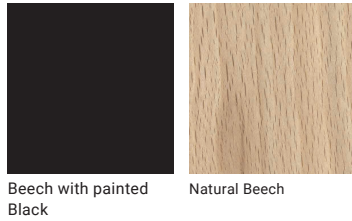

Magis • THE WILD BUNCH (Tuffy/Tom/Jerry/Topsy/Cuckoo)

Chair (Tuffy)
Stool (Tom & Jerry)

Back • Joint • Screw

Seat • Legs

(Tom)

Joint • Screw

Seat

Legs

Table
(Topsy)
(Cuckoo)

Top • Joint • Screw

Legs