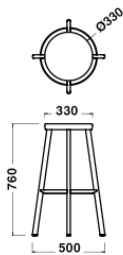

SandBeige

Dimensions & Weight

W425xD425xH500
3.5kg

W470xD470xH660
5.5kg

W500xD500xH760
6.0kg

W400xD440xH790/SH460
4.7kg

Specification

Back/Legs:
Aluminium

W470xD470xH660
5.5kg

W500xD500xH760
6.0kg

W400xD440xH790/SH460
4.7kg

Specification

Back/Legs:
Aluminium

Warranty

1year