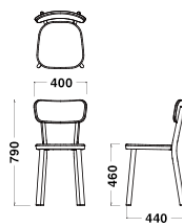

SandBeige

Dimensions & Weight

W425xD425xH500
3.5kg

W470xD470xH660
5.5kg

W500xD500xH760
6.0kg

W400xD440xH790/SH460
4.7kg

Specification

Back/Legs:
Aluminium

Warranty

1year

MAGIS

Magis DÉJÀ-VU

Designer : NAOTO FUKASAWA

A simple design chair using the mirror finished aluminum. Stools are available in three different sizes to fit with your needs. Painted type is suitable for outdoor use.

Color & Material

Chair / Stool
Body/Legs

PolishedAluminium

Black

RedPurple

SandBeige

Dimensions & Weight

W425xD425xH500
3.5kg

W470xD470xH660
5.5kg

W500xD500xH760
6.0kg

W400xD440xH790/SH460
4.7kg

Specification

Back/Legs:
Aluminium

Warranty

1year