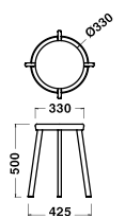

SandBeige

Dimensions & Weight

W425xD425xH500
3.5kg

W470xD470xH660
5.5kg

W500xD500xH760
6.0kg

W400xD440xH790/SH460
4.7kg

Specification

Back/Legs:
Aluminium

Color & Material

Chair / Stool
Body/Legs

PolishedAluminium

Black

RedPurple

SandBeige

Dimensions & Weight

W425xD425xH500
3.5kg

W470xD470xH660
5.5kg

W500xD500xH760
6.0kg

W400xD440xH790/SH460
4.7kg

Specification

Back/Legs:
Aluminium

Warranty

1year