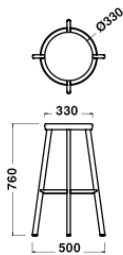

SandBeige

Dimensions & Weight

W425xD425xH500
3.5kg

W470xD470xH660
5.5kg

W500xD500xH760
6.0kg

W400xD440xH790/SH460
4.7kg

Specification

Back/Legs:
Aluminium

Color & Material

Chair / Stool
Body/Legs

PolishedAluminium

Black

RedPurple

SandBeige

Dimensions & Weight

W425xD425xH500
3.5kg

W470xD470xH660
5.5kg

W500xD500xH760
6.0kg

W400xD440xH790/SH460
4.7kg

Specification

Back/Legs:
Aluminium

Warranty

1year