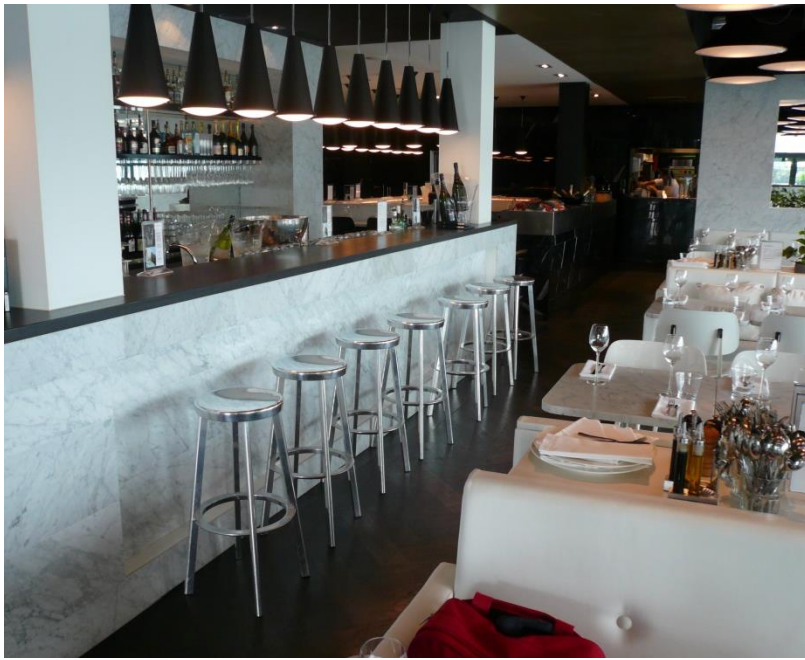

Warranty

1year

MAGIS

Magis DÉJÀ-VU

Designer : NAOTO FUKASAWA

A simple design chair using the mirror finished aluminum. Stools are available in three different sizes to fit with your needs. Painted type is suitable for outdoor use.