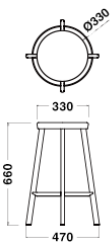

SandBeige

Dimensions & Weight

W425xD425xH500
3.5kg

W470xD470xH660
5.5kg

W500xD500xH760
6.0kg

W400xD440xH790/SH460
4.7kg

Specification

Back/Legs:
Aluminium

Color & Material

Chair / Stool
Body/Legs

PolishedAluminium

Black

RedPurple

SandBeige

Dimensions & Weight

W425xD425xH500
3.5kg

W470xD470xH660
5.5kg

W500xD500xH760
6.0kg

W400xD440xH790/SH460
4.7kg

Specification

Back/Legs:
Aluminium

Warranty

1year