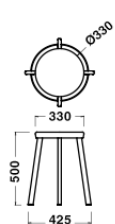

H760
¥ 78,000 ~

¥ 94,000 ~

※表示価格は、メーカー希望小売価格(税抜)です。お買い上げの際には、別途消費税がかかります。

Color & Material

Chair / Stool
Body/Legs

PolishedAluminium

Black

RedPurple

SandBeige

Dimensions & Weight

W425xD425xH500
3.5kg

W470xD470xH660
5.5kg

W500xD500xH760
6.0kg

W400xD440xH790/SH460
4.7kg

Specification

Back/Legs:
Aluminium

Color & Material

Chair / Stool
Body/Legs

PolishedAluminium

Black

RedPurple

SandBeige

Dimensions & Weight

W425xD425xH500
3.5kg

W470xD470xH660
5.5kg

W500xD500xH760
6.0kg

W400xD440xH790/SH460
4.7kg

Specification

Back/Legs:
Aluminium

Warranty

1year