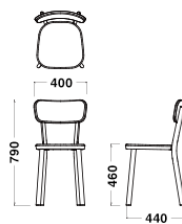

SandBeige

Dimensions & Weight

W425xD425xH500
3.5kg

W470xD470xH660
5.5kg

W500xD500xH760
6.0kg

W400xD440xH790/SH460
4.7kg

Specification

Back/Legs:
Aluminium

Color & Material

Chair / Stool
Body/Legs

PolishedAluminium

Black

RedPurple

SandBeige

Dimensions & Weight

W425xD425xH500
3.5kg

W470xD470xH660
5.5kg

W500xD500xH760
6.0kg

W400xD440xH790/SH460
4.7kg

Specification

Back/Legs:
Aluminium

Warranty

1year