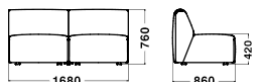

## Dimensions & Weight

**Sofa 1seater**  
W840xD860xH760/SH420/29.8kg

**Sofa 2seater**  
W1680xD860xH760/SH420

**Sofa 3seater**  
W2520xD860xH760/SH420

**Ottoman**  
W840xD840xH420/29.8kg

**Sofa 1seater with 2arms**  
W930xD860xH760/SH420/40.2kg