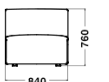

## Dimensions & Weight

**Sofa 1seater**  
W840xD860xH760/SH420/29.8kg

**Sofa 2seater**  
W1680xD860xH760/SH420

**Sofa 3seater**  
W2520xD860xH760/SH420

**Ottoman**  
W840xD840xH420/29.8kg

**Sofa 1seater with 2arms**  
W930xD860xH760/SH420/40.2kg