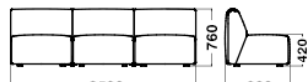

## Dimensions & Weight

**Sofa 1seater**  
W840xD860xH760/SH420/29.8kg

**Sofa 2seater**  
W1680xD860xH760/SH420

**Sofa 3seater**  
W2520xD860xH760/SH420

**Ottoman**  
W840xD840xH420/29.8kg

**Sofa 1seater with 2arms**  
W930xD860xH760/SH420/40.2kg