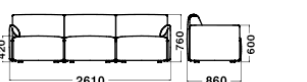

## Dimensions & Weight

**Sofa 1seater**  
W840xD860xH760/SH420/29.8kg

**Sofa 2seater**  
W1680xD860xH760/SH420

**Sofa 3seater**  
W2520xD860xH760/SH420

**Ottoman**  
W840xD840xH420/29.8kg

**Sofa 1seater with 2arms**  
W930xD860xH760/SH420/40.2kg

**Sofa 2seater with arms**  
W1770xD860xH760/SH420

**Sofa 3seater with arms**  
W2610xD860xH760/SH420

**Cushion**  
W580xD170xH280/0.68kg