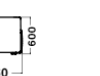

MAGIS Magis ▪ COSTUME

Designer : STEFAN DIEZ

Modular sofa with a 4mm thin structure made from recycled and recyclable polyethylene. Cover in fabric available in 3 categories. The cover is fully removable thanks to the elastic loops hooked into the bottom. The sofa can be easily dressed and undressed for cleaning and replacement. The modular system consists of a single unit, which can be interlocked to extend into a 2-seater and a seater. Customizable to come with armrests, and the addition of an Ottoman to create an L-shape configuration.

※ Prices are subject to change without prior notice. All prices exclude VAT.

Dimensions & Weight

565

760

840

860

420

565

760

1680

860

420

565

760

2520

860

840

420

840

565

760

930

860

600

565

760

1770

860

600

565

760

2610

860

600

580

280

170