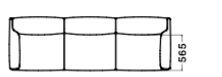

## Dimensions & Weight

**Sofa 1seater**  
W840xD860xH760/SH420/29.8kg

**Sofa 2seater**  
W1680xD860xH760/SH420

**Sofa 3seater**  
W2520xD860xH760/SH420

**Ottoman**  
W840xD840xH420/29.8kg

**Sofa 1seater with 2arms**  
W930xD860xH760/SH420/40.2kg

**Sofa 2seater with arms**  
W1770xD860xH760/SH420

**Sofa 3seater with arms**  
W2610xD860xH760/SH420

**Cushion**  
W580xD170xH280/0.68kg