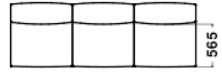

## Dimensions & Weight

**Sofa 1seater**  
W840xD860xH760/SH420/29.8kg

**Sofa 2seater**  
W1680xD860xH760/SH420

**Sofa 3seater**  
W2520xD860xH760/SH420

**Ottoman**  
W840xD840xH420/29.8kg

**Sofa 1seater with 2arms**  
W930xD860xH760/SH420/40.2kg