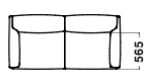

## Dimensions & Weight

**Sofa 1seater**  
W840xD860xH760/SH420/29.8kg

**Sofa 2seater**  
W1680xD860xH760/SH420

**Sofa 3seater**  
W2520xD860xH760/SH420

**Ottoman**  
W840xD840xH420/29.8kg

**Sofa 1seater with 2arms**  
W930xD860xH760/SH420/40.2kg

**Sofa 2seater with arms**  
W1770xD860xH760/SH420

**Sofa 3seater with arms**  
W2610xD860xH760/SH420

**Cushion**  
W580xD170xH280/0.68kg