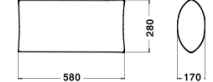

## Dimensions & Weight

**Sofa 1seater**  
W840xD860xH760/SH420/29.8kg

**Sofa 2seater**  
W1680xD860xH760/SH420

**Sofa 3seater**  
W2520xD860xH760/SH420

**Ottoman**  
W840xD840xH420/29.8kg

**Sofa 1seater with 2arms**  
W930xD860xH760/SH420/40.2kg

**Sofa 2seater with arms**  
W1770xD860xH760/SH420

**Sofa 3seater with arms**  
W2610xD860xH760/SH420

**Cushion**  
W580xD170xH280/0.68kg