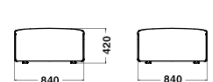

## Dimensions & Weight

**Sofa 1seater**  
W840xD860xH760/SH420/29.8kg

**Sofa 2seater**  
W1680xD860xH760/SH420

**Sofa 3seater**  
W2520xD860xH760/SH420

**Ottoman**  
W840xD840xH420/29.8kg

**Sofa 1seater with 2arms**  
W930xD860xH760/SH420/40.2kg

**Sofa 2seater with arms**  
W1770xD860xH760/SH420

**Sofa 3seater with arms**  
W2610xD860xH760/SH420

**Cushion**  
W580xD170xH280/0.68kg