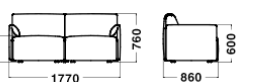

## Dimensions & Weight

**Sofa 1seater**  
W840xD860xH760/SH420/29.8kg

**Sofa 2seater**  
W1680xD860xH760/SH420

**Sofa 3seater**  
W2520xD860xH760/SH420

**Ottoman**  
W840xD840xH420/29.8kg

**Sofa 1seater with 2arms**  
W930xD860xH760/SH420/40.2kg

**Sofa 2seater with arms**  
W1770xD860xH760/SH420

**Sofa 3seater with arms**  
W2610xD860xH760/SH420

**Cushion**  
W580xD170xH280/0.68kg