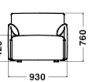

## Dimensions & Weight

**Sofa 1seater**  
W840xD860xH760/SH420/29.8kg

**Sofa 2seater**  
W1680xD860xH760/SH420

**Sofa 3seater**  
W2520xD860xH760/SH420

**Ottoman**  
W840xD840xH420/29.8kg

**Sofa 1seater with 2arms**  
W930xD860xH760/SH420/40.2kg

**Sofa 2seater with arms**  
W1770xD860xH760/SH420

**Sofa 3seater with arms**  
W2610xD860xH760/SH420

**Cushion**  
W580xD170xH280/0.68kg