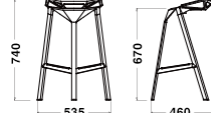

Dimensions & Weight

W550xD590xH820/
SH450/4.3kg

W535xD460xH740/
SH670/4.5kg

W560xD475xH840/
SH770/5.0kg

Specification

Body/Legs :

Aluminum

Cushion :

EPS +

Fabric or Leather

Warranty

1year