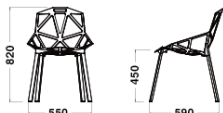

Dimensions & Weight

W550xD590xH820/
SH450/4.3kg

W535xD460xH740/
SH670/4.5kg

W560xD475xH840/
SH770/5.0kg

Specification

Body/Legs :

Aluminum

Cushion :

EPS +

Fabric or Leather

Warranty

1year