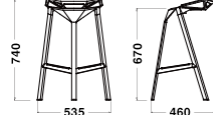

Dimensions & Weight

W550xD590xH820/
SH450/4.3kg

W535xD460xH740/
SH670/4.5kg

W560xD475xH840/
SH770/5.0kg

Specification

Body/Legs :
Aluminum

Cushion :
EPS +
Fabric or Leather

Warranty