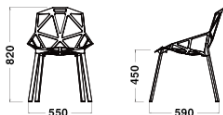

Dimensions & Weight

W550xD590xH820/
SH450/4.3kg

W535xD460xH740/
SH670/4.5kg

W560xD475xH840/
SH770/5.0kg

Specification

Body/Legs :
Aluminum

Cushion :
EPS +
Fabric or Leather

Warranty