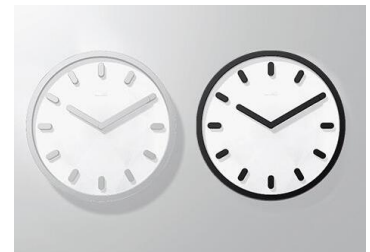

[Clock]

Designer :
NAOTO FUKASAWA

Coat Stand ¥85,000~
With umbrella Stand ¥97,000~

Small ¥6,000
Large ¥10,000

Clock ¥21,000
Φ300×D40

※Prices are subject to change without prior notice. All prices exclude VAT.

Color & Material

Four Leaves

BODY (Aluminium)

Aluminum
Polish

Black

Trash

BODY (Polypropylene)

White