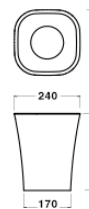

Black

Tempo

BODY (ABS resin)

Grey

Black

Dimensions & Weight

Four Leaves

W350xD350xH1600
12.8-13.2kg

Trash

W305xD305xH360
1.8kg

W240xD240xH280
0.9kg

Specification

Four Leaves

Body: Aluminium

Trash

Body: Polypropylene