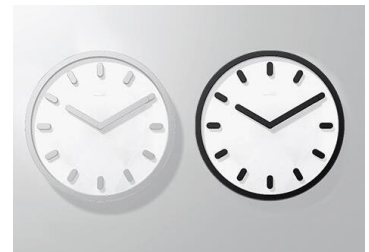

[Clock]

Designer :
NAOTO FUKASAWA

Coat Stand ¥65,000~
With umbrella Stand ¥71,000~

Small ¥4,800
Large ¥7,000

Clock ¥15,000
Φ300×D40

※Prices are subject to change without prior notice. All prices exclude VAT.

Color & Material

Four Leaves

BODY (Aluminium)

Aluminum
Polish

Black

Trash

BODY (Polypropylene)

White