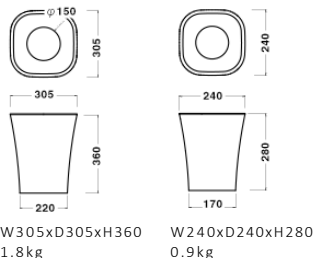

Black

Tempo

BODY (ABS resin)

Grey

Black

Dimensions & Weight

Four Leaves

W350xD350xH1600
12.8-13.2kg

Trash

W305xD305xH360
1.8kg

W240xD240xH280
0.9kg

Specification

Four Leaves

Body: Aluminium

Trash

Body: Polypropylene