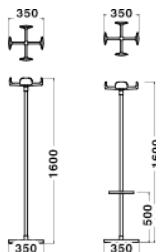

Black

Tempo

BODY (ABS resin)

Grey

Black

Dimensions & Weight

Four Leaves

W350xD350xH1600
12.8-13.2kg

Trash

W305xD305xH360
1.8kg

W240xD240xH280
0.9kg

Specification

Four Leaves

Body: Aluminium

Trash

Body: Polypropylene