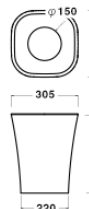

Black

Tempo

BODY (ABS resin)

Grey

Black

Dimensions & Weight

Four Leaves

W350xD350xH1600
12.8-13.2kg

Trash

W305xD305xH360
1.8kg

W240xD240xH280
0.9kg

Specification

Four Leaves

Body: Aluminium

Trash

Body: Polypropylene