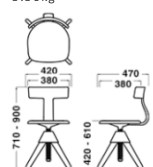

Natural Beech

Table (Topsy) (Cuckoo)

Top • Joint • Screw

Black White

Legs

Beech with painted black Natural Beech

Dimensions & Weight

Chair/Tuffy

W420xD470x
H710-900/SH420-610/
5.56kg

Stool/Tom (SH700-860)

W515xD465xH700-860
5.1kg

Stool/Jerry (SH500-660)

W480xD435xH500-660
4.0kg

Table/Topsy

W605 × H645-805
(Ø600)/8.2kg

Table/Cuckoo

Ø1,200 × H740
26.7kg

Specification

Seat/Leg : Wood
Back/Screw/Joint :
Polypropylene
TOP : HPL

Warranty

1 year

MAGIS Magis[®] THE WILD BUNCH

Designer: KONSTANTIN GRČIĆ

The swiveling seat that conveniently adjusts the height is its key design feature. This versatile collection is perfect for the home or the office, and the smooth rounded seat is appealing wherever it is placed.

W605 × H645-805
(Ø600)/8.2kg

Table/Cuckoo

Ø1,200 × H740
26.7kg

Specification

Seat/Leg : Wood

Back/Screw/Joint :
Polypropylene

TOP : HPL

Warranty