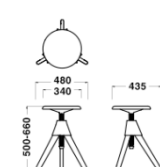

W420xD470x
H710-900/SH420-610/
5.56kg

Stool/Tom (SH700-860)

W515xD465xH700-860
5.1kg

Stool/Jerry (SH500-660)

W480xD435xH500-660
4.0kg

Table/Topsy

W605 × H645-805
(Ø600)/8.2kg

Table/Cuckoo

Ø1,200 × H740
26.7kg

Specification

Seat/Leg : Wood
Back/Screw/Joint :
Polypropylene
TOP : HPL

Warranty

1 year

MAGIS Magis[®] THE WILD BUNCH

Designer: KONSTANTIN GRČIĆ

The swiveling seat that conveniently adjusts the height is its key design feature. This versatile collection is perfect for the home or the office, and the smooth rounded seat is appealing wherever it is placed.

Dimensions & Weight

Chair/Tuffy

W420xD470x
H710-900/SH420-610/
5.56kg

Stool/Tom (SH700-860)

W515xD465xH700-860
5.1kg

Stool/Jerry (SH500-660)

W480xD435xH500-660
4.0kg

Table/Topsy

W605 × H645-805
(Ø600)/8.2kg

Table/Cuckoo

Ø1,200 × H740
26.7kg

Specification

Seat/Leg : Wood

Back/Screw/Joint :
Polypropylene

TOP : HPL

Warranty