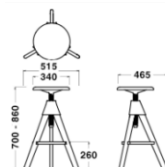

Natural Beech

Table (Topsy) (Cuckoo)

Top • Joint • Screw

Black White

Legs

Beech with painted black Natural Beech

Dimensions & Weight

Chair/Tuffy

W420xD470x
H710-900/SH420-610/
5.56kg

Stool/Tom (SH700-860)

W515xD465xH700-860
5.1kg

Stool/Jerry (SH500-660)

W480xD435xH500-660
4.0kg

Table/Topsy

W605 × H645-805
(Ø600)/8.2kg

Table/Cuckoo

Dimensions & Weight

Chair/Tuffy

W420xD470x
H710-900/SH420-610/
5.56kg

Stool/Tom (SH700-860)

W515xD465xH700-860
5.1kg

Stool/Jerry (SH500-660)

W480xD435xH500-660
4.0kg

Table/Topsy

W605 × H645-805
(Ø600)/8.2kg

Table/Cuckoo

Ø1,200 × H740
26.7kg

Specification

Seat/Leg : Wood

Back/Screw/Joint :
Polypropylene

TOP : HPL

Warranty