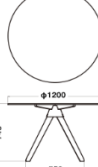

Natural Beech

Table (Topsy) (Cuckoo)

Top • Joint • Screw

Black White

Legs

Beech with painted black Natural Beech

Dimensions & Weight

Chair/Tuffy

W420xD470x
H710-900/SH420-610/
5.56kg

Stool/Tom (SH700-860)

W515xD465xH700-860
5.1kg

Stool/Jerry (SH500-660)

W480xD435xH500-660
4.0kg

Table/Topsy

W605 × H645-805
(Ø600)/8.2kg

Table/Cuckoo

Ø1,200 × H740
26.7kg

Specification

Seat/Leg : Wood
Back/Screw/Joint :
Polypropylene
TOP : HPL

Warranty

1 year

MAGIS Magis[®] THE WILD BUNCH

Designer: KONSTANTIN GRČIĆ

The swiveling seat that conveniently adjusts the height is its key design feature. This versatile collection is perfect for the home or the office, and the smooth rounded seat is appealing wherever it is placed.

W605 × H645-805
(Ø600)/8.2kg

Table/Cuckoo

Ø1,200 × H740
26.7kg

Specification

Seat/Leg : Wood

Back/Screw/Joint :
Polypropylene

TOP : HPL

Warranty