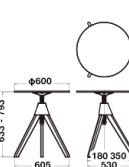

Dimensions & Weight

Chair/Tuffy

W420xD470x
H710-900/SH420-610/
5.56kg

Stool/Tom (SH700-860)

W515xD465xH700-860
5.1kg

Stool/Jerry (SH500-660)

W480xD435xH500-660
4.0kg

Table/Topsy

W605 × H645-805
(Ø600)/8.2kg

Table/Cuckoo

Ø1,200 × H740
26.7kg

Specification

Seat/Leg : Wood

Back/Screw/Joint :
Polypropylene

TOP : HPL

Warranty