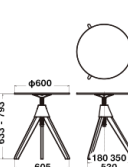

W420xD470x
H710-900/SH420-610/
5.56kg

Stool/Tom (SH700-860)

W515xD465xH700-860
5.1kg

Stool/Jerry (SH500-660)

W480xD435xH500-660
4.0kg

Table/Topsy

W605 × H645-805
(Ø600)/8.2kg

Table/Cuckoo

Ø1,200 × H740
26.7kg

Specification

Seat/Leg : Wood
Back/Screw/Joint :
Polypropylene
TOP : HPL

Warranty

1 year

MAGIS Magis[®] THE WILD BUNCH

Designer: KONSTANTIN GRČIĆ

The swiveling seat that conveniently adjusts the height is its key design feature. This versatile collection is perfect for the home or the office, and the smooth rounded seat is appealing wherever it is placed.

Dimensions & Weight

Chair/Tuffy

W420xD470x
H710-900/SH420-610/
5.56kg

Stool/Tom (SH700-860)

W515xD465xH700-860
5.1kg

Stool/Jerry (SH500-660)

W480xD435xH500-660
4.0kg

Table/Topsy

W605 × H645-805
(Ø600)/8.2kg

Table/Cuckoo

Ø1,200 × H740
26.7kg

Specification

Seat/Leg : Wood

Back/Screw/Joint :
Polypropylene

TOP : HPL

Warranty