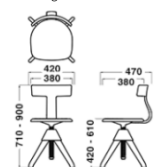

Dimensions & Weight

Chair/Tuffy

W420xD470x
H710-900/SH420-610/
5.56kg

Stool/Tom (SH700-860)

W515xD465xH700-860
5.1kg

Stool/Jerry (SH500-660)

W480xD435xH500-660
4.0kg

Table/Topsy

W605 × H645-805
(Ø600)/8.2kg

Table/Cuckoo

Ø1,200 × H740
26.7kg

Specification

Seat/Leg : Wood

Back/Screw/Joint :
Polypropylene

TOP : HPL

Warranty