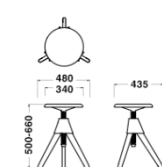

Dimensions & Weight

Chair/Tuffy

W420xD470x
H710-900/SH420-610/
5.56kg

Stool/Tom (SH700-860)

W515xD465xH700-860
5.1kg

Stool/Jerry (SH500-660)

W480xD435xH500-660
4.0kg

Table/Topsy

W605 × H645-805
(Ø600)/8.2kg

Table/Cuckoo

Ø1,200 × H740
26.7kg

Specification

Seat/Leg : Wood

Back/Screw/Joint :
Polypropylene

TOP : HPL

Warranty