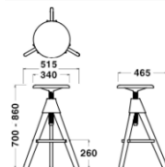

Dimensions & Weight

Chair/Tuffy

W420xD470x
H710-900/SH420-610/
5.56kg

Stool/Tom (SH700-860)

W515xD465xH700-860
5.1kg

Stool/Jerry (SH500-660)

W480xD435xH500-660
4.0kg

Table/Topsy

W605 × H645-805
(Ø600)/8.2kg

Table/Cuckoo

Ø1,200 × H740
26.7kg

Specification

Seat/Leg : Wood

Back/Screw/Joint :
Polypropylene

TOP : HPL

Warranty