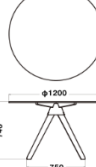

Dimensions & Weight

Chair/Tuffy

W420xD470x
H710-900/SH420-610/
5.56kg

Stool/Tom (SH700-860)

W515xD465xH700-860
5.1kg

Stool/Jerry (SH500-660)

W480xD435xH500-660
4.0kg

Table/Topsy

W605 × H645-805
(Ø600)/8.2kg

Table/Cuckoo

Ø1,200 × H740
26.7kg

Specification

Seat/Leg : Wood

Back/Screw/Joint :
Polypropylene

TOP : HPL

Warranty