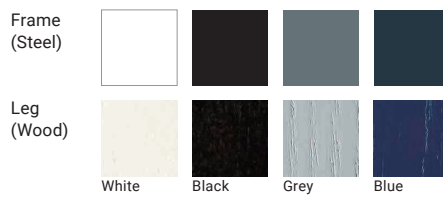

Magis • PIÑA

Chair

- Oval Cushion
- Square Cushion

Low Chair

Foot Stool

Painted Type

Natural Type

Cushion Steelcut | Kvadrat (Fabric)