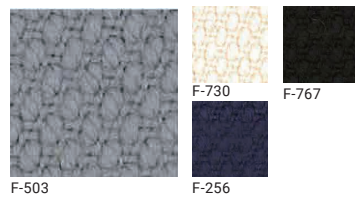

Magis • PIÑA

Chair

- Oval Cushion
- Square Cushion

Low Chair

Foot Stool

Painted Type

Natural Type

Cushion Steelcut | Kvadrat (Fabric)

Table

- Low Table