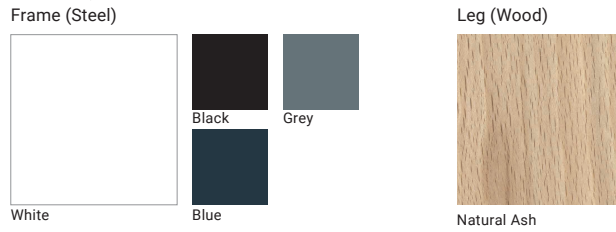

Magis • PIÑA

Chair

- Oval Cushion
- Square Cushion

Low Chair

Foot Stool

Painted Type

Natural Type

Cushion Steelcut | Kvadrat (Fabric)

Table

- Low Table