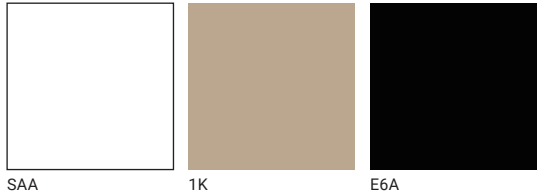

C-Table

Color & Texture

Leg

TOP

Japanese oak laminated wood/Polyurethane paint finish

Recycled denim scraps

Melamine decorative board