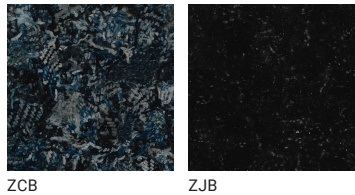

C-Table

Color & Texture

Leg

TOP

Japanese oak laminated wood/Polyurethane paint finish

Recycled denim scraps

Melamine decorative board