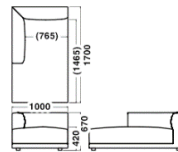

2seater Small End(L/R)
W2000 × D1000 × H670

2seater Large No-arm
W2200 × D1000 × H670

2seater Small No-arm
W2000 × D1000 × H670

1seater End(L/R)
W1100 × D1000 × H670

1seater Corner
W1000 × D1000 × H670

1seater No-arm
W1000 × D1000 × H670

Specification

Body : Fabric or Leather

Legs : Wood (Pine)

Warranty

1 year

Dimensions

2seater Large With-arm
W2200 × D1000 × H670

2.5seater With-arm
W2400 × D1000 × H670

Ottoman
W1000 × D1000 × H420

Chaiselong Cou (L/R)
W1000 × D1700 × H670

Chaiselong Cou No-arm
W1000 × D1700 × H670

2 Seater			1 Seater		
W2400 × D1000 × H670	W2200 × D1000 × H670	W2000 × D1000 × H670	W1100 × D1000 × H670	W1000 × D1000 × H670	W1000 × D1700 × H670
 2.5seater With-arm ¥731,000~918,000	 2seater Large With-arm ¥684,000~861,000				
		 2seater Small End-L/R ¥541,000~672,000	 1seater End-L/R ¥351,000~447,000	 1seater Corner ¥365,000~453,000	 Chaiselong Cou L/R ¥450,000~560,000
	 2seater Large No-arm ¥535,000~656,000	 2seater Small No-arm ¥513,000~626,000		 1seater No-arm ¥331,000~401,000	 Chaiselong Cou No-arm ¥412,000~501,000
				 Ottoman ¥218,000~265,000	