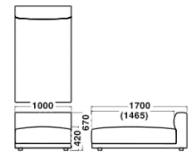

Specification

Body : Fabric or Leather

Legs : Wood (Pine)

Warranty

1year

Dimensions

2seater Large With-arm
W2200 × D1000 × H670

2.5seater With-arm
W2400 × D1000 × H670

2seater Small End(L/R)
W2000 × D1000 × H670

2seater Large No-arm
W2200 × D1000 × H670

2seater Small No-arm
W2000 × D1000 × H670

1seater End(L/R)
W1100 × D1000 × H670

1seater Corner
W1000 × D1000 × H670

1seater No-arm
W1000 × D1000 × H670

Ottoman
W1000 × D1000 × H420

Chaiselong Cou (L/R)
W1000 × D1700 × H670

Chaiselong Cou No-arm
W1000 × D1700 × H670

2 Seater			1 Seater		
W2400 × D1000 × H670	W2200 × D1000 × H670	W2000 × D1000 × H670	W1100 × D1000 × H670	W1000 × D1000 × H670	W1000 × D1700 × H670
 2.5seater With-arm ¥731,000~918,000	 2seater Large With-arm ¥684,000~861,000				
		 2seater Small End-L/R ¥541,000~672,000	 1seater End-L/R ¥351,000~447,000	 1seater Corner ¥365,000~453,000	 Chaiselong Cou L/R ¥450,000~560,000
	 2seater Large No-arm ¥535,000~656,000	 2seater Small No-arm ¥513,000~626,000		 1seater No-arm ¥331,000~401,000	 Chaiselong Cou No-arm ¥412,000~501,000
				 Ottoman ¥218,000~265,000	

Specification

Body : Fabric or Leather

Legs : Wood (Pine)

Warranty

1 year

Dimensions

2seater Large With-arm
W2200 × D1000 × H670

2.5seater With-arm
W2400 × D1000 × H670