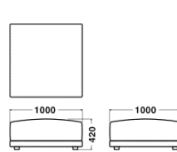

Specification

Body : Fabric or Leather

Legs : Wood (Pine)

Warranty

1 year

Dimensions

2seater Large With-arm
W2200 × D1000 × H670

2.5seater With-arm
W2400 × D1000 × H670

2seater Small End(L/R)
W2000 × D1000 × H670

2seater Large No-arm
W2200 × D1000 × H670

2seater Small No-arm
W2000 × D1000 × H670

1seater End(L/R)
W1100 × D1000 × H670

1seater Corner
W1000 × D1000 × H670

1seater No-arm
W1000 × D1000 × H670

Ottoman
W1000 × D1000 × H420

Chaiselong Cou (L/R)
W1000 × D1700 × H670

Chaiselong Cou No-arm
W1000 × D1700 × H670

2 Seater			1 Seater		
W2400 × D1000 × H670	W2200 × D1000 × H670	W2000 × D1000 × H670	W1100 × D1000 × H670	W1000 × D1000 × H670	W1000 × D1700 × H670
 2.5seater With-arm ¥731,000~918,000	 2seater Large With-arm ¥684,000~861,000				
		 2seater Small End-L/R ¥541,000~672,000	 1seater End-L/R ¥351,000~447,000	 1seater Corner ¥365,000~453,000	 Chaiselong Cou L/R ¥450,000~560,000
	 2seater Large No-arm ¥535,000~656,000	 2seater Small No-arm ¥513,000~626,000		 1seater No-arm ¥331,000~401,000	 Chaiselong Cou No-arm ¥412,000~501,000
				 Ottoman ¥218,000~265,000	