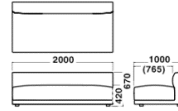

Specification

Body : Fabric or Leather

Legs : Wood (Pine)

Warranty

1 year

Dimensions

2seater Large With-arm
W2200 × D1000 × H670

2.5seater With-arm
W2400 × D1000 × H670

2seater Small End(L/R)
W2000 × D1000 × H670

2seater Large No-arm
W2200 × D1000 × H670

2seater Small No-arm
W2000 × D1000 × H670

1seater End(L/R)
W1100 × D1000 × H670

1seater Corner
W1000 × D1000 × H670

1seater No-arm
W1000 × D1000 × H670