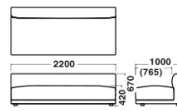

2seater Large No-arm
W2200 × D1000 × H670