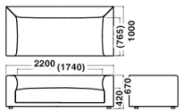

Specification

Body : Fabric or Leather

Legs : Wood (Pine)

Warranty

1year

Dimensions

2seater Large With-arm
W2200 × D1000 × H670

2.5seater With-arm
W2400 × D1000 × H670

2seater Small End(L/R)
W2000 × D1000 × H670

2seater Large No-arm
W2200 × D1000 × H670

2seater Small No-arm
W2000 × D1000 × H670

1seater End(L/R)
W1100 × D1000 × H670

1seater Corner
W1000 × D1000 × H670

1seater No-arm
W1000 × D1000 × H670

Ottoman
W1000 × D1000 × H420

Chaiselong Cou (L/R)
W1000 × D1700 × H670

Chaiselong Cou No-arm
W1000 × D1700 × H670

2 Seater			1 Seater		
W2400 × D1000 × H670	W2200 × D1000 × H670	W2000 × D1000 × H670	W1100 × D1000 × H670	W1000 × D1000 × H670	W1000 × D1700 × H670
 2.5seater With-arm ¥731,000~918,000	 2seater Large With-arm ¥684,000~861,000				
		 2seater Small End-L/R ¥541,000~672,000	 1seater End-L/R ¥351,000~447,000	 1seater Corner ¥365,000~453,000	 Chaiselong Cou L/R ¥450,000~560,000
	 2seater Large No-arm ¥535,000~656,000	 2seater Small No-arm ¥513,000~626,000		 1seater No-arm ¥331,000~401,000	 Chaiselong Cou No-arm ¥412,000~501,000
				 Ottoman ¥218,000~265,000	

Specification

Body : Fabric or Leather

Legs : Wood (Pine)

Warranty

1 year

Dimensions

2seater Large With-arm
W2200 × D1000 × H670

2.5seater With-arm
W2400 × D1000 × H670