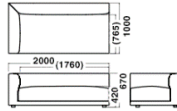

Specification

Body : Fabric or Leather

Legs : Wood (Pine)

Warranty

1year

Dimensions

2seater Large With-arm
W2200 × D1000 × H670

2.5seater With-arm
W2400 × D1000 × H670

Specification

Body : Fabric or Leather

Legs : Wood (Pine)

Warranty

1 year

Dimensions

2seater Large With-arm
W2200 × D1000 × H670

2.5seater With-arm
W2400 × D1000 × H670

2seater Small End(L/R)
W2000 × D1000 × H670

2seater Large No-arm
W2200 × D1000 × H670

2seater Small No-arm
W2000 × D1000 × H670

1seater End(L/R)
W1100 × D1000 × H670

1seater Corner
W1000 × D1000 × H670

1seater No-arm
W1000 × D1000 × H670

Ottoman
W1000 × D1000 × H420

Chaiselong Cou (L/R)
W1000 × D1700 × H670

Chaiselong Cou No-arm
W1000 × D1700 × H670

2 Seater			1 Seater		
W2400 × D1000 × H670	W2200 × D1000 × H670	W2000 × D1000 × H670	W1100 × D1000 × H670	W1000 × D1000 × H670	W1000 × D1700 × H670
 2.5seater With-arm ¥731,000~918,000	 2seater Large With-arm ¥684,000~861,000				
		 2seater Small End-L/R ¥541,000~672,000	 1seater End-L/R ¥351,000~447,000	 1seater Corner ¥365,000~453,000	 Chaiselong Cou L/R ¥450,000~560,000
	 2seater Large No-arm ¥535,000~656,000	 2seater Small No-arm ¥513,000~626,000		 1seater No-arm ¥331,000~401,000	 Chaiselong Cou No-arm ¥412,000~501,000
				 Ottoman ¥218,000~265,000	