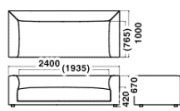

Specification

Body : Fabric or Leather

Legs : Wood (Pine)

Warranty

1 year

Dimensions

2seater Large With-arm
W2200 × D1000 × H670

2.5seater With-arm
W2400 × D1000 × H670

2seater Small End(L/R)
W2000 × D1000 × H670

2seater Large No-arm
W2200 × D1000 × H670

2seater Small No-arm
W2000 × D1000 × H670

1seater End(L/R)
W1100 × D1000 × H670

1seater Corner
W1000 × D1000 × H670

1seater No-arm
W1000 × D1000 × H670