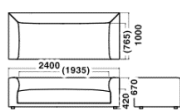

Specification

Body : Fabric or Leather

Legs : Wood (Pine)

Warranty

1year

Dimensions

2seater Large With-arm
W2200 × D1000 × H670

2.5seater With-arm
W2400 × D1000 × H670

2seater Small End(L/R)
W2000 × D1000 × H670

2seater Large No-arm
W2200 × D1000 × H670

2seater Small No-arm
W2000 × D1000 × H670

1seater End(L/R)
W1100 × D1000 × H670

1seater Corner
W1000 × D1000 × H670

1seater No-arm
W1000 × D1000 × H670

Ottoman
W1000 × D1000 × H420

Chaiselong Cou (L/R)
W1000 × D1700 × H670

Chaiselong Cou No-arm
W1000 × D1700 × H670

2 Seater			1 Seater		
W2400 × D1000 × H670	W2200 × D1000 × H670	W2000 × D1000 × H670	W1100 × D1000 × H670	W1000 × D1000 × H670	W1000 × D1700 × H670
 2.5seater With-arm ¥731,000~918,000	 2seater Large With-arm ¥684,000~861,000				
		 2seater Small End-L/R ¥541,000~672,000	 1seater End-L/R ¥351,000~447,000	 1seater Corner ¥365,000~453,000	 Chaiselong Cou L/R ¥450,000~560,000
	 2seater Large No-arm ¥535,000~656,000	 2seater Small No-arm ¥513,000~626,000		 1seater No-arm ¥331,000~401,000	 Chaiselong Cou No-arm ¥412,000~501,000
				 Ottoman ¥218,000~265,000	

Specification

Body : Fabric or Leather

Legs : Wood (Pine)

Warranty

1 year

Dimensions

2seater Large With-arm
W2200 × D1000 × H670

2.5seater With-arm
W2400 × D1000 × H670