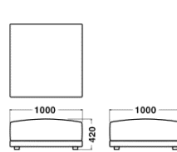

Specification

Body : Fabric or Leather

Legs : Wood (Pine)

Warranty

1year

Dimensions

2seater Large With-arm
W2200 × D1000 × H670

2.5seater With-arm
W2400 × D1000 × H670

2seater Small End(L/R)
W2000 × D1000 × H670

2seater Large No-arm
W2200 × D1000 × H670

2seater Small No-arm
W2000 × D1000 × H670

1seater End(L/R)
W1100 × D1000 × H670

1seater Corner
W1000 × D1000 × H670

1seater No-arm
W1000 × D1000 × H670

Ottoman
W1000 × D1000 × H420

Chaiselong Cou (L/R)
W1000 × D1700 × H670

Chaiselong Cou No-arm
W1000 × D1700 × H670

2 Seater			1 Seater		
W2400 × D1000 × H670	W2200 × D1000 × H670	W2000 × D1000 × H670	W1100 × D1000 × H670	W1000 × D1000 × H670	W1000 × D1700 × H670
 2.5seater With-arm ¥731,000~918,000	 2seater Large With-arm ¥684,000~861,000				
		 2seater Small End-L/R ¥541,000~672,000	 1seater End-L/R ¥351,000~447,000	 1seater Corner ¥365,000~453,000	 Chaiselong Cou L/R ¥450,000~560,000
	 2seater Large No-arm ¥535,000~656,000	 2seater Small No-arm ¥513,000~626,000		 1seater No-arm ¥331,000~401,000	 Chaiselong Cou No-arm ¥412,000~501,000
				 Ottoman ¥218,000~265,000	

Specification

Body : Fabric or Leather

Legs : Wood (Pine)

Warranty

1 year

Dimensions

2seater Large With-arm
W2200 × D1000 × H670

2.5seater With-arm
W2400 × D1000 × H670