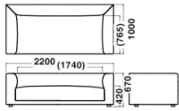

Specification

Body : Fabric or Leather

Legs : Wood (Pine)

Warranty

1 year

Dimensions

2seater Large With-arm
W2200 × D1000 × H670

2.5seater With-arm
W2400 × D1000 × H670

2seater Small End(L/R)
W2000 × D1000 × H670

2seater Large No-arm
W2200 × D1000 × H670

2seater Small No-arm
W2000 × D1000 × H670

1seater End(L/R)
W1100 × D1000 × H670

1seater Corner
W1000 × D1000 × H670

1seater No-arm
W1000 × D1000 × H670