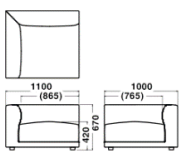

Specification

Body : Fabric or Leather

Legs : Wood (Pine)

Warranty

1year

Dimensions

2seater Large With-arm
W2200 × D1000 × H670

2.5seater With-arm
W2400 × D1000 × H670

Specification

Body : Fabric or Leather

Legs : Wood (Pine)

Warranty

1 year

Dimensions

2seater Large With-arm
W2200 × D1000 × H670

2.5seater With-arm
W2400 × D1000 × H670

2seater Small End(L/R)
W2000 × D1000 × H670

2seater Large No-arm
W2200 × D1000 × H670

2seater Small No-arm
W2000 × D1000 × H670

1seater End(L/R)
W1100 × D1000 × H670

1seater Corner
W1000 × D1000 × H670

1seater No-arm
W1000 × D1000 × H670