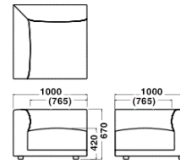

Specification

Body : Fabric or Leather

Legs : Wood (Pine)

Warranty

1year

Dimensions

2seater Large With-arm
W2200 × D1000 × H670

2.5seater With-arm
W2400 × D1000 × H670

2seater Small End(L/R)
W2000 × D1000 × H670

2seater Large No-arm
W2200 × D1000 × H670

2seater Small No-arm
W2000 × D1000 × H670

1seater End(L/R)
W1100 × D1000 × H670

1seater Corner
W1000 × D1000 × H670

1seater No-arm
W1000 × D1000 × H670

Ottoman
W1000 × D1000 × H420

Chaiselong Cou (L/R)
W1000 × D1700 × H670

Chaiselong Cou No-arm
W1000 × D1700 × H670

2 Seater			1 Seater		
W2400 × D1000 × H670	W2200 × D1000 × H670	W2000 × D1000 × H670	W1100 × D1000 × H670	W1000 × D1000 × H670	W1000 × D1700 × H670
 2.5seater With-arm ¥731,000~918,000	 2seater Large With-arm ¥684,000~861,000				
		 2seater Small End-L/R ¥541,000~672,000	 1seater End-L/R ¥351,000~447,000	 1seater Corner ¥365,000~453,000	 Chaiselong Cou L/R ¥450,000~560,000
	 2seater Large No-arm ¥535,000~656,000	 2seater Small No-arm ¥513,000~626,000		 1seater No-arm ¥331,000~401,000	 Chaiselong Cou No-arm ¥412,000~501,000
				 Ottoman ¥218,000~265,000	

Specification

Body : Fabric or Leather

Legs : Wood (Pine)

Warranty

1 year

Dimensions

2seater Large With-arm
W2200 × D1000 × H670

2.5seater With-arm
W2400 × D1000 × H670