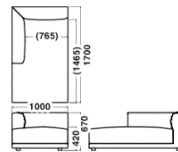

Specification

Body : Fabric or Leather

Legs : Wood (Pine)

Warranty

1year

Dimensions

2seater Large With-arm
W2200 × D1000 × H670

2.5seater With-arm
W2400 × D1000 × H670

2seater Small End(L/R)
W2000 × D1000 × H670

2seater Large No-arm
W2200 × D1000 × H670

2seater Small No-arm
W2000 × D1000 × H670

1seater End(L/R)
W1100 × D1000 × H670

1seater Corner
W1000 × D1000 × H670

1seater No-arm
W1000 × D1000 × H670

Ottoman
W1000 × D1000 × H420

Chaiselong Cou (L/R)
W1000 × D1700 × H670

Chaiselong Cou No-arm
W1000 × D1700 × H670

2 Seater			1 Seater		
W2400 × D1000 × H670	W2200 × D1000 × H670	W2000 × D1000 × H670	W1100 × D1000 × H670	W1000 × D1000 × H670	W1000 × D1700 × H670
 2.5seater With-arm ¥731,000~918,000	 2seater Large With-arm ¥684,000~861,000				
		 2seater Small End-L/R ¥541,000~672,000	 1seater End-L/R ¥351,000~447,000	 1seater Corner ¥365,000~453,000	 Chaiselong Cou L/R ¥450,000~560,000
	 2seater Large No-arm ¥535,000~656,000	 2seater Small No-arm ¥513,000~626,000		 1seater No-arm ¥331,000~401,000	 Chaiselong Cou No-arm ¥412,000~501,000
				 Ottoman ¥218,000~265,000	

Specification

Body : Fabric or Leather

Legs : Wood (Pine)

Warranty

1 year

Dimensions

2seater Large With-arm
W2200 × D1000 × H670

2.5seater With-arm
W2400 × D1000 × H670