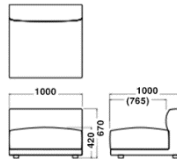

Specification

Body : Fabric or Leather

Legs : Wood (Pine)

Warranty

1year

Dimensions

2seater Large With-arm
W2200 × D1000 × H670

2.5seater With-arm
W2400 × D1000 × H670

2seater Small End(L/R)
W2000 × D1000 × H670

2seater Large No-arm
W2200 × D1000 × H670

2seater Small No-arm
W2000 × D1000 × H670

1seater End(L/R)
W1100 × D1000 × H670

1seater Corner
W1000 × D1000 × H670

1seater No-arm
W1000 × D1000 × H670

Ottoman
W1000 × D1000 × H420

Chaiselong Cou (L/R)
W1000 × D1700 × H670

Chaiselong Cou No-arm
W1000 × D1700 × H670

2 Seater			1 Seater		
W2400 × D1000 × H670	W2200 × D1000 × H670	W2000 × D1000 × H670	W1100 × D1000 × H670	W1000 × D1000 × H670	W1000 × D1700 × H670
 2.5seater With-arm ¥731,000~918,000	 2seater Large With-arm ¥684,000~861,000				
		 2seater Small End-L/R ¥541,000~672,000	 1seater End-L/R ¥351,000~447,000	 1seater Corner ¥365,000~453,000	 Chaiselong Cou L/R ¥450,000~560,000
	 2seater Large No-arm ¥535,000~656,000	 2seater Small No-arm ¥513,000~626,000		 1seater No-arm ¥331,000~401,000	 Chaiselong Cou No-arm ¥412,000~501,000
				 Ottoman ¥218,000~265,000	

Specification

Body : Fabric or Leather

Legs : Wood (Pine)

Warranty

1 year

Dimensions

2seater Large With-arm
W2200 × D1000 × H670

2.5seater With-arm
W2400 × D1000 × H670