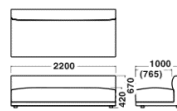

Specification

Body : Fabric or Leather

Legs : Wood (Pine)

Warranty

1year

Dimensions

2seater Large With-arm
W2200 × D1000 × H670

2.5seater With-arm
W2400 × D1000 × H670

2seater Small End(L/R)
W2000 × D1000 × H670

2seater Large No-arm
W2200 × D1000 × H670

2seater Small No-arm
W2000 × D1000 × H670

1seater End(L/R)
W1100 × D1000 × H670

1seater Corner
W1000 × D1000 × H670

1seater No-arm
W1000 × D1000 × H670

Specification

Body : Fabric or Leather

Legs : Wood (Pine)

Warranty

1 year

Dimensions

2seater Large With-arm
W2200 × D1000 × H670

2.5seater With-arm
W2400 × D1000 × H670