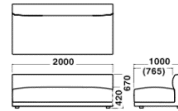

Specification

Body : Fabric or Leather

Legs : Wood (Pine)

Warranty

1year

Dimensions

2seater Large With-arm
W2200 × D1000 × H670

2.5seater With-arm
W2400 × D1000 × H670

2seater Small End(L/R)
W2000 × D1000 × H670

2seater Large No-arm
W2200 × D1000 × H670

2seater Small No-arm
W2000 × D1000 × H670

1seater End(L/R)
W1100 × D1000 × H670

1seater Corner
W1000 × D1000 × H670

1seater No-arm
W1000 × D1000 × H670