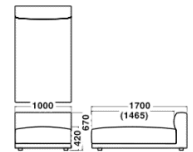

Specification

Body : Fabric or Leather

Legs : Wood (Pine)

Warranty

1 year

Dimensions

2seater Large With-arm
W2200 × D1000 × H670

2.5seater With-arm
W2400 × D1000 × H670

2seater Small End(L/R)
W2000 × D1000 × H670

2seater Large No-arm
W2200 × D1000 × H670

2seater Small No-arm
W2000 × D1000 × H670

1seater End(L/R)
W1100 × D1000 × H670

1seater Corner
W1000 × D1000 × H670

1seater No-arm
W1000 × D1000 × H670

Ottoman
W1000 × D1000 × H420

Chaiselong Cou (L/R)
W1000 × D1700 × H670

Chaiselong Cou No-arm
W1000 × D1700 × H670

2 Seater			1 Seater		
W2400 × D1000 × H670	W2200 × D1000 × H670	W2000 × D1000 × H670	W1100 × D1000 × H670	W1000 × D1000 × H670	W1000 × D1700 × H670
 2.5seater With-arm ¥731,000~918,000	 2seater Large With-arm ¥684,000~861,000				
		 2seater Small End-L/R ¥541,000~672,000	 1seater End-L/R ¥351,000~447,000	 1seater Corner ¥365,000~453,000	 Chaiselong Cou L/R ¥450,000~560,000
	 2seater Large No-arm ¥535,000~656,000	 2seater Small No-arm ¥513,000~626,000		 1seater No-arm ¥331,000~401,000	 Chaiselong Cou No-arm ¥412,000~501,000
				 Ottoman ¥218,000~265,000	