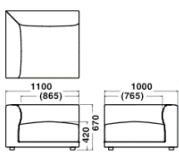

Specification

Body : Fabric or Leather

Legs : Wood (Pine)

Warranty

1year

Dimensions

2seater Large With-arm
W2200 × D1000 × H670

2.5seater With-arm
W2400 × D1000 × H670

2seater Small End(L/R)
W2000 × D1000 × H670

2seater Large No-arm
W2200 × D1000 × H670

2seater Small No-arm
W2000 × D1000 × H670

1seater End(L/R)
W1100 × D1000 × H670

1seater Corner
W1000 × D1000 × H670

1seater No-arm
W1000 × D1000 × H670

Ottoman
W1000 × D1000 × H420

Chaiselong Cou (L/R)
W1000 × D1700 × H670

Chaiselong Cou No-arm
W1000 × D1700 × H670

2 Seater			1 Seater		
W2400 × D1000 × H670	W2200 × D1000 × H670	W2000 × D1000 × H670	W1100 × D1000 × H670	W1000 × D1000 × H670	W1000 × D1700 × H670
 2.5seater With-arm ¥731,000~918,000	 2seater Large With-arm ¥684,000~861,000				
		 2seater Small End-L/R ¥541,000~672,000	 1seater End-L/R ¥351,000~447,000	 1seater Corner ¥365,000~453,000	 Chaiselong Cou L/R ¥450,000~560,000
	 2seater Large No-arm ¥535,000~656,000	 2seater Small No-arm ¥513,000~626,000		 1seater No-arm ¥331,000~401,000	 Chaiselong Cou No-arm ¥412,000~501,000
				 Ottoman ¥218,000~265,000	

Specification

Body : Fabric or Leather

Legs : Wood (Pine)

Warranty

1 year

Dimensions

2seater Large With-arm
W2200 × D1000 × H670

2.5seater With-arm
W2400 × D1000 × H670