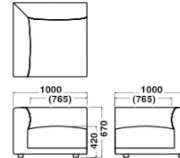

Specification

Body : Fabric or Leather

Legs : Wood (Pine)

Warranty

1 year

Dimensions

2seater Large With-arm
W2200 × D1000 × H670

2.5seater With-arm
W2400 × D1000 × H670

2seater Small End(L/R)
W2000 × D1000 × H670

2seater Large No-arm
W2200 × D1000 × H670

2seater Small No-arm
W2000 × D1000 × H670

1seater End(L/R)
W1100 × D1000 × H670

1seater Corner
W1000 × D1000 × H670

1seater No-arm
W1000 × D1000 × H670

Ottoman
W1000 × D1000 × H420

Chaiselong Cou (L/R)
W1000 × D1700 × H670

Chaiselong Cou No-arm
W1000 × D1700 × H670

2 Seater			1 Seater		
W2400 × D1000 × H670	W2200 × D1000 × H670	W2000 × D1000 × H670	W1100 × D1000 × H670	W1000 × D1000 × H670	W1000 × D1700 × H670
 2.5seater With-arm ¥731,000~918,000	 2seater Large With-arm ¥684,000~861,000				
		 2seater Small End-L/R ¥541,000~672,000	 1seater End-L/R ¥351,000~447,000	 1seater Corner ¥365,000~453,000	 Chaiselong Cou L/R ¥450,000~560,000
	 2seater Large No-arm ¥535,000~656,000	 2seater Small No-arm ¥513,000~626,000		 1seater No-arm ¥331,000~401,000	 Chaiselong Cou No-arm ¥412,000~501,000
				 Ottoman ¥218,000~265,000	