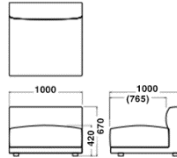

Specification

Body : Fabric or Leather

Legs : Wood (Pine)

Warranty

1year

Dimensions

2seater Large With-arm
W2200 × D1000 × H670

2.5seater With-arm
W2400 × D1000 × H670

Specification

Body : Fabric or Leather

Legs : Wood (Pine)

Warranty

1 year

Dimensions

2seater Large With-arm
W2200 × D1000 × H670

2.5seater With-arm
W2400 × D1000 × H670

2seater Small End(L/R)
W2000 × D1000 × H670

2seater Large No-arm
W2200 × D1000 × H670

2seater Small No-arm
W2000 × D1000 × H670

1seater End(L/R)
W1100 × D1000 × H670

1seater Corner
W1000 × D1000 × H670

1seater No-arm
W1000 × D1000 × H670

Ottoman
W1000 × D1000 × H420

Chaiselong Cou (L/R)
W1000 × D1700 × H670

Chaiselong Cou No-arm
W1000 × D1700 × H670

2 Seater			1 Seater		
W2400 × D1000 × H670	W2200 × D1000 × H670	W2000 × D1000 × H670	W1100 × D1000 × H670	W1000 × D1000 × H670	W1000 × D1700 × H670
 2.5seater With-arm ¥731,000~918,000	 2seater Large With-arm ¥684,000~861,000				
		 2seater Small End-L/R ¥541,000~672,000	 1seater End-L/R ¥351,000~447,000	 1seater Corner ¥365,000~453,000	 Chaiselong Cou L/R ¥450,000~560,000
	 2seater Large No-arm ¥535,000~656,000	 2seater Small No-arm ¥513,000~626,000		 1seater No-arm ¥331,000~401,000	 Chaiselong Cou No-arm ¥412,000~501,000
				 Ottoman ¥218,000~265,000	