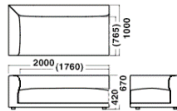

Specification

Body : Fabric or Leather

Legs : Wood (Pine)

Warranty

1year

Dimensions

2seater Large With-arm
W2200 × D1000 × H670

2.5seater With-arm
W2400 × D1000 × H670

2seater Small End(L/R)
W2000 × D1000 × H670

2seater Large No-arm
W2200 × D1000 × H670

2seater Small No-arm
W2000 × D1000 × H670

1seater End(L/R)
W1100 × D1000 × H670

1seater Corner
W1000 × D1000 × H670

1seater No-arm
W1000 × D1000 × H670

Ottoman
W1000 × D1000 × H420

Chaiselong Cou (L/R)
W1000 × D1700 × H670

Chaiselong Cou No-arm
W1000 × D1700 × H670

2 Seater			1 Seater		
W2400 × D1000 × H670	W2200 × D1000 × H670	W2000 × D1000 × H670	W1100 × D1000 × H670	W1000 × D1000 × H670	W1000 × D1700 × H670
 2.5seater With-arm ¥731,000~918,000	 2seater Large With-arm ¥684,000~861,000				
		 2seater Small End-L/R ¥541,000~672,000	 1seater End-L/R ¥351,000~447,000	 1seater Corner ¥365,000~453,000	 Chaiselong Cou L/R ¥450,000~560,000
	 2seater Large No-arm ¥535,000~656,000	 2seater Small No-arm ¥513,000~626,000		 1seater No-arm ¥331,000~401,000	 Chaiselong Cou No-arm ¥412,000~501,000
				 Ottoman ¥218,000~265,000	

Specification

Body : Fabric or Leather

Legs : Wood (Pine)

Warranty

1 year

Dimensions

2seater Large With-arm
W2200 × D1000 × H670

2.5seater With-arm
W2400 × D1000 × H670