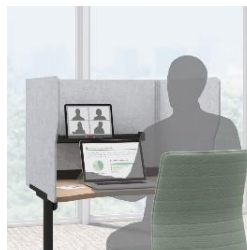

High-grade table top model
Table top color: BrOwn walnut (MU5)
Screen color: Rock gray (KLEH)