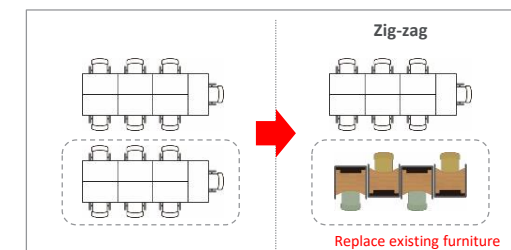

Flexible layout changes to meet changing needs

The recessed close-floor castors enables flexible layout changes as needs change