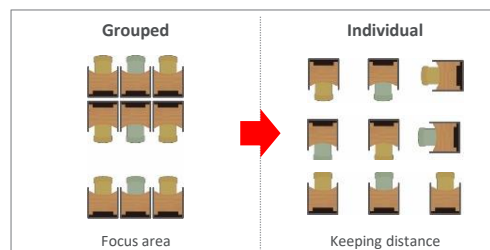

Flexible layout changes to meet changing needs

The recessed close-floor castors enables flexible layout changes as needs change